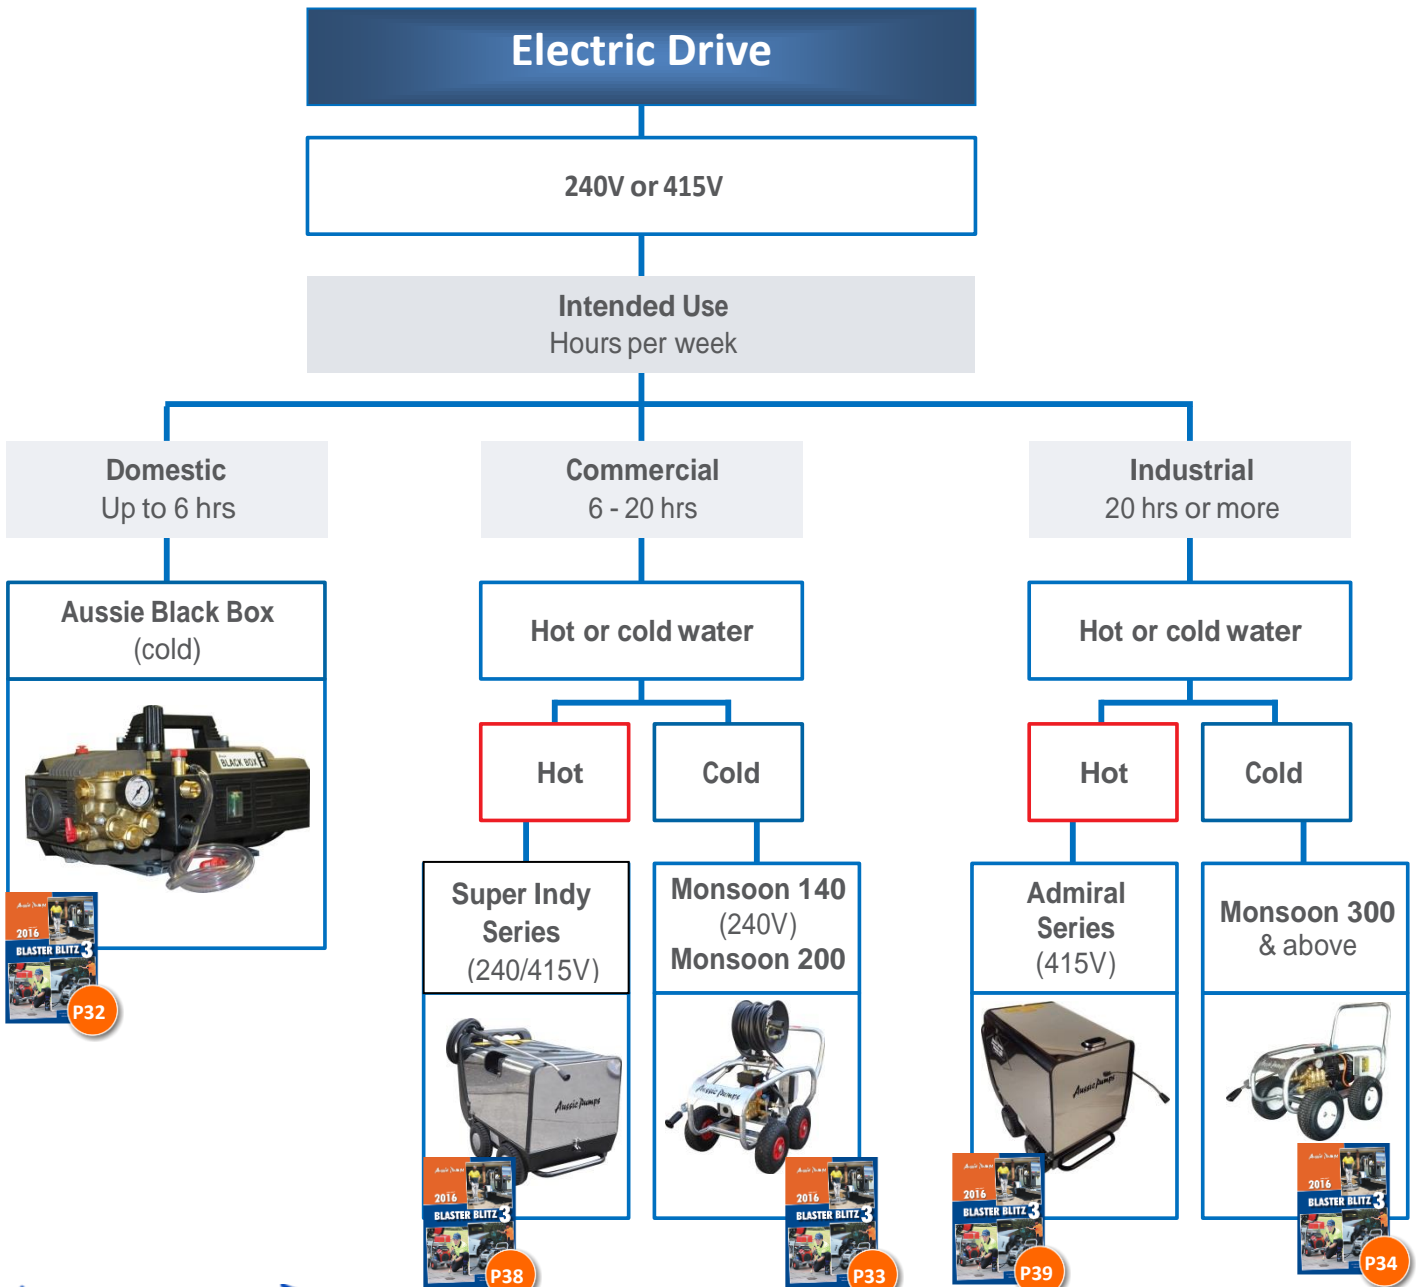

PRESSURE CLEANER SELECTION GUIDE

Electric pressure washer chart

1. Select the right machine for the application (drive type).
2. Select the right quality of unit (domestic, commercial, industrial).

PRESSURE CLEANER SELECTION GUIDE

Engine pressure washer chart

1. Select the right machine for the application (drive type).
2. Select the right quality of unit (domestic, commercial, industrial).