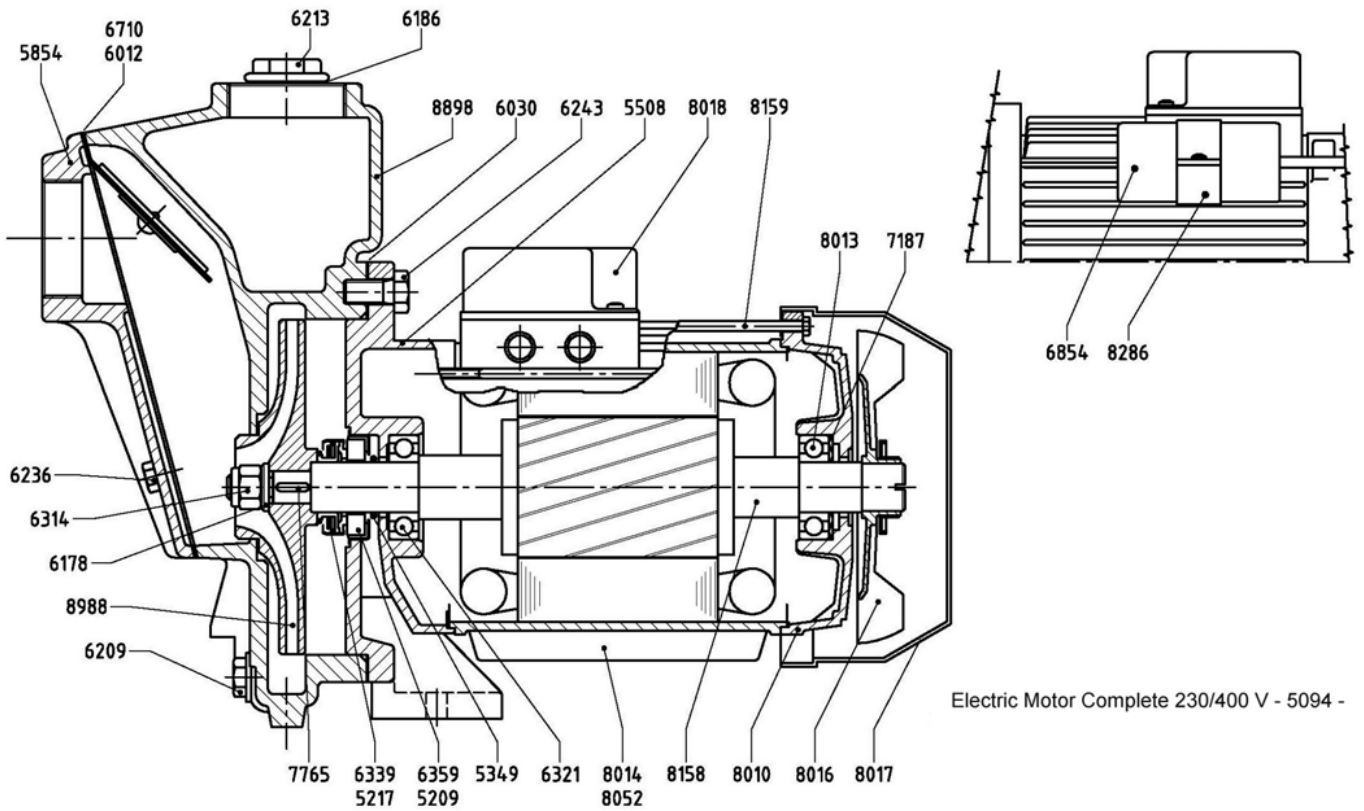

AUSSIE SPARES DIAGRAM & PARTS LIST

AUSSIE GMP PUMPS: G2TMK-A WITH 3HP ELECTRIC MOTOR
CAT EAT6

Electric Motor Complete 230/400 V - 5094 -

Part Number	Qty	Description	Retail price
5094	1	Electric Motor 3PH-90-H100	\$1,439
5349	1	OR 4093 (23.4x3.53)	\$4
5854	1	Valve Body B2KQ-A	\$156
6030	1	Flex. Gasket B 2587	\$12
6101	1	Check Valve 2616/2	\$26
6161	1	Washer D.7x75x2.5	\$11
6168	1	Washer B 2621/2	\$7
6178	1	Washer B 2901/2	\$5
6186	1	Flex. Washer 33x39x2	\$2
6209	1	Conical Tap 1/4" Gas	\$6

Part Number	Qty	Description	Retail price
6213	1	Conical Tap 1" Gas	\$7
6236	6	Hex. Head Screw M10x20	\$2
6243	4	T.E. Screw M 12x25	\$6
6314	1	Torque Nut M12x1.5	\$4
6339	1	Mech. Seal 25-47-14	\$43
6359	1	Counterface G 1002/4	\$61
8898	1	Pump Body G2TMK-A	\$980
8988	1	Impeller B-2900/1U	\$346
9325	1	Rivet 6x12	\$2
F156	1	Stainless Steel Key B 4x4x16	\$6