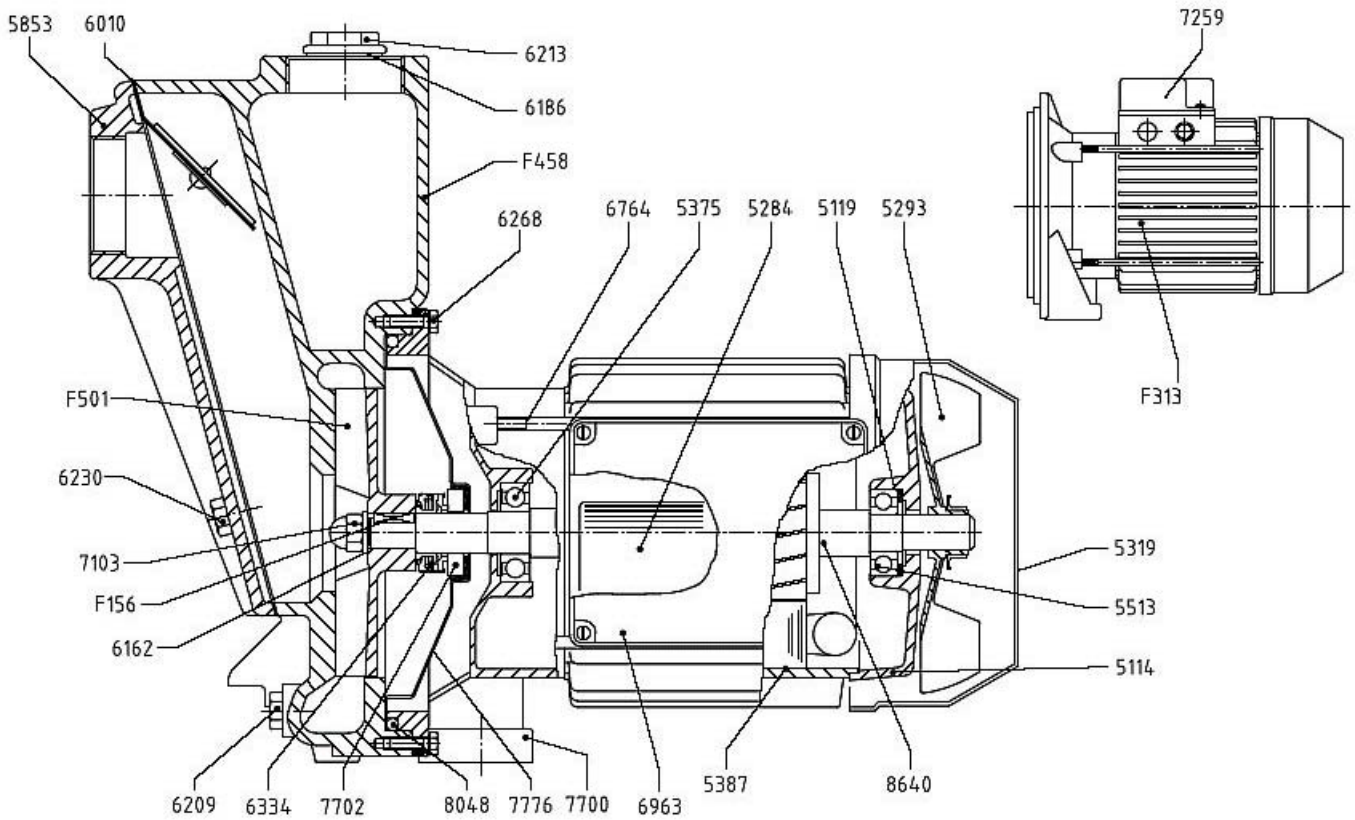

AUSSIE SPARES DIAGRAM & PARTS LIST

AUSSIE GMP PUMPS: B1½KQ-A WITH 1HP ELECTRIC MOTOR
CAT EAF6

Part Number	Qty	Description	Retail price
5853	1	Valve Body B1½KQ-A	\$139
6049	1	OR 118 (13.95x2.62)	\$1
6100	1	Check Valve B 2672	\$24
6160	1	Washer B 2672/1	\$5
6162	1	Washer 8x17x1.5	\$2
6168	1	Washer B 2621/2	\$7
6186	1	Flex. Washer 33x39x2	\$2
6209	1	Conical Tap ¼" Gas	\$6
6213	1	Conical Tap 1" Gas	\$7
6230	6	Hex. Head Screw M8x20	\$5
6334	1	Mech. Seal 16-32-13	\$31
6581	1	Capacitor 20 MY	\$66
6614	8	Screw T.E. M 5x14	\$1
6963	1	Condenser Box	\$17

Part Number	Qty	Description	Retail price
6990	1	Packing FV63/71-2	\$5
6991	1	Packing FLK71	\$7
6992	1	Condenser Band	\$5
6993	1	Stop Cable	\$1
7103	1	Brass Nut M 8x1.5	\$5
7702	1	Counterface 17.5-36-8	\$31
7776	1	Cover Disk dis. G 1708	\$31
7781	1	OR 221 (149.2x5.34)	\$7
9325	1	Rivet 6x12	\$2
9616	1	PVC Cable	\$52
F156	1	Stainless Steel Key B 4x4x16	\$6
F313	1	Elec. Mot. 1HP 230V	\$839
F458	1	Pump Body B1½KQ-A	\$734
F501	1	Impeller B1½KQA 1HP	\$216