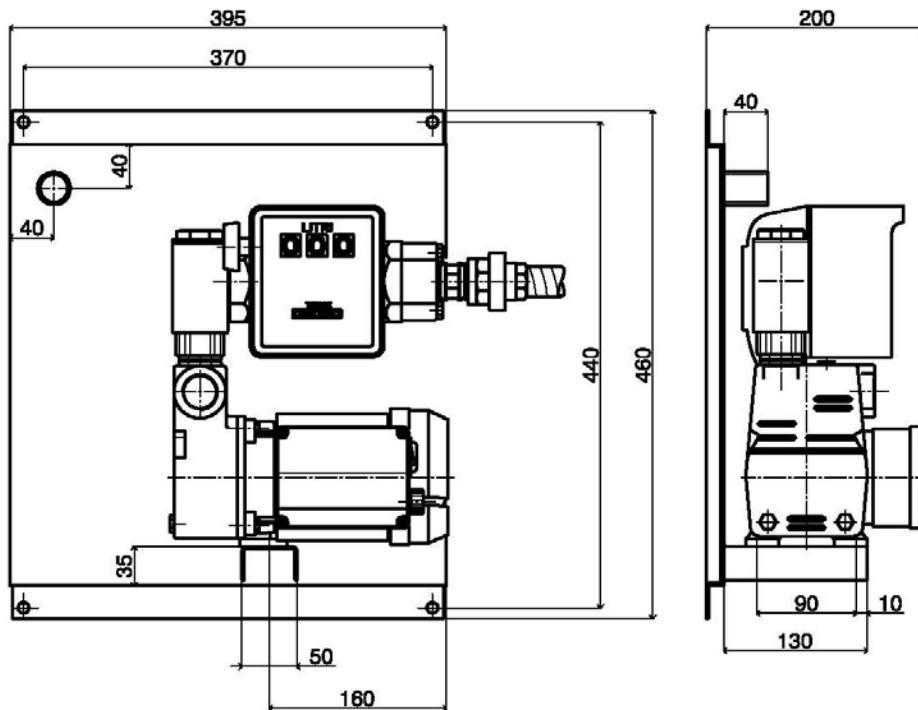

AUSSIE SPARES DIAGRAM & PARTS LIST

AUSSIE GMP PUMPS: DISPENSER 230 VOLT

DOMUS 0.5HP 230 VOLT

CAT EAE3

CAT EA9R

DISPENSER 230V (red) 3M PVC cable & 3 pin Aust. plug

CAT EAE3

| Part Number | Qty | Description | Retail price |
|-------------|-----|---------------------|--------------|
| 1292 | 1 | Fuel Flow Meter 1" | \$766 |
| 7656 | 1 | Tube For Fuels | \$92 |
| 9005 | 1 | Distributing Gun 1" | \$269 |

| Part Number | Qty | Description | Retail price |
|-------------|-----|-----------------------|--------------|
| 9039 | 1 | Filter 1" F Dispenser | \$80 |
| EA9R | 1 | Domus 0.5HP 230 Volt | |

DOMUS 230V 0.5HP 3M PVC Cable & 3 pin Aust. plug

CAT EA9R

| Part Number | Qty | Description | Retail price |
|-------------|-----|------------------------|--------------|
| 5292 | 4 | T.E. Screw M 6x25 | \$2 |
| 5478 | 1 | By-Pass sch. 2497 | \$20 |
| 5612 | 1 | Pump Body Domus G 1070 | \$224 |
| 6048 | 1 | O-Ring 2037-110 | \$6 |
| 6057 | 1 | OR 92x1.5 | \$5 |
| 6062 | 1 | Sealing Ring 12x26x7 | \$13 |
| 6208 | 2 | Conical Tap 1/8" Gas | \$6 |
| 6209 | 1 | Conical Tap 1/4" Gas | \$6 |
| 6628 | 1 | Box Condenser | \$32 |
| 6990 | 1 | Packing FV63/71-2 | \$5 |