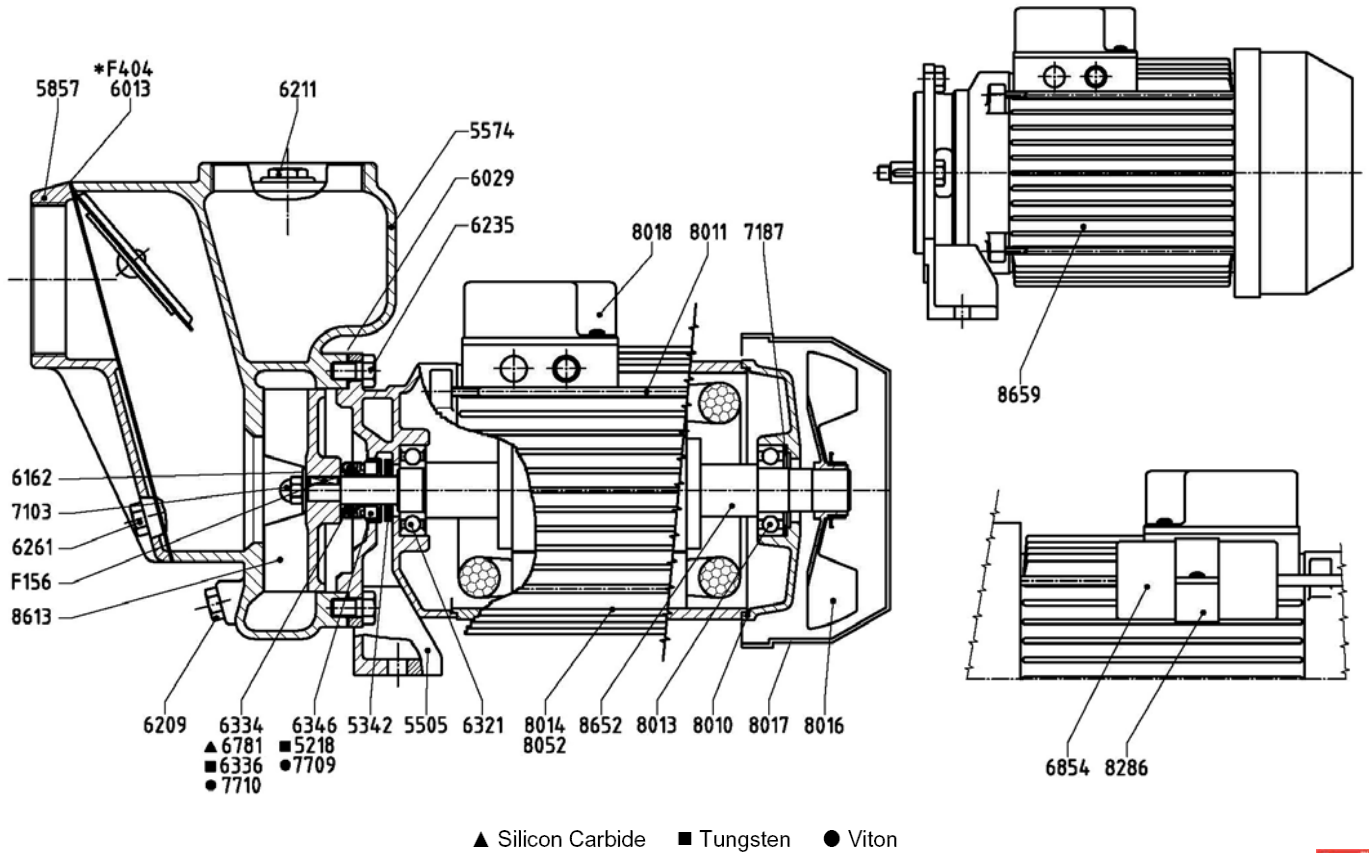

AUSSIE SPARES DIAGRAM & PARTS LIST

AUSSIE GMP PUMPS: B3KQ-A WITH 3HP ELECTRIC MOTOR
CAT EAE1

Part Number	Qty	Description	Retail price
5342	1	Rubber Gasket 16x35x3	\$2
5480	2	Flex. Gasket B 2618	\$8
5574	1	Pump Casing B3KQ-A	\$949
5857	1	Valve Body B3KQ-A	\$192
5866	1	Counterweight B3KQ-A	\$20
6029	1	Flex. Gasket B 2618	\$8
6102	1	Check Valve B3KQ-A	\$34
6161	1	Washer D.7x75x2.5	\$11
6162	1	Washer 8x17x1.5	\$2
6209	1	Conical Tap 1/4" Gas	\$6
6211	1	Conical Tap 1/2" Gas	\$6
6235	4	T.E. Screw M 10x18	\$2

Part Number	Qty	Description	Retail price
6261	6	OEB Screw M 10x20	\$2
6334	1	Mech. Seal 16-32-13	\$31
6346	1	Counterface S 5645	\$31
6654	5	TC Taptite Screw	\$1
6841	1	Rivet 6.5x20	\$4
6972	6	T.C. Screw 3.5x13	\$1
7103	1	Brass Nut M 8x1.5	\$5
8613	1	Impeller B3KQ-A 3HP	\$275
8659	1	Motor Mec90 3HP 230V.	\$1,439
9194	1	Complete Cond. Box	\$34
F137	1	Cable H05VV 3x1.5x3m	\$96
F156	1	Stainless Steel Key B 4x4x16	\$6