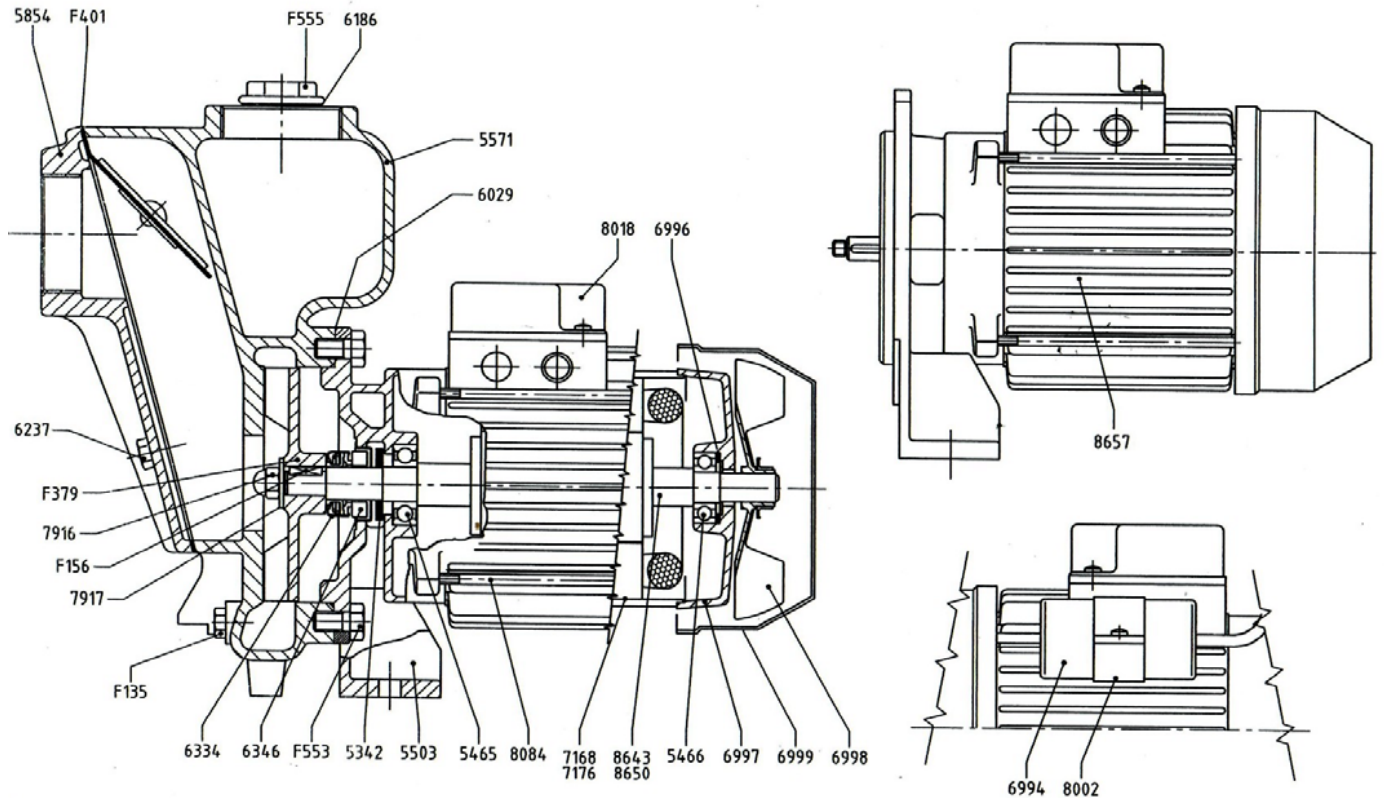

AUSSIE SPARES DIAGRAM & PARTS LIST

AUSSIE GMP PUMPS: B2KQ-A WITH 2HP ELECTRIC MOTOR
CAT EAAH

Part Number	Qty	Description	Retail price
5342	1	Rubber Gasket 16x35x3	\$2
5465	2	Bearing 6204 2RS	\$41
5466			
5503			
5571	1	Pump Casing B2KQ-A	\$820
5854	1	Valve Body B2KQ-A	\$156
6029	1	Flex. Gasket B 2618	\$8
6186	1	Flex. Washer 33x39x2	\$2
6237	6	Hex. Head Screw M10x20	\$5
6334	1	Mech. Seal 16-32-13	\$31
6346	1	Counterface S 5645	\$31
6994			
6996			
6997			
6998			
6999			

Part Number	Qty	Description	Retail price
7168			
7176			
7916	1	Stainless Steel Nut M 8	\$7
7917	1	Stainless Steel Washer	\$2
8002			
8018			
8084			
8643			
8650			
8657	1	Motor Mec80 2HP 230V.	\$959
F135	1	Conical Tap 1/4" Gas	\$22
F156	1	Stainless Steel Key B 4x4x16	\$6
F379	1	Bronze Impeller	\$361
F401	1	Complete Check Valve	\$72
F553	4	Stainless Steel Screw M10x18	\$4
F555	1	Tap AISI 316 1"G	\$116