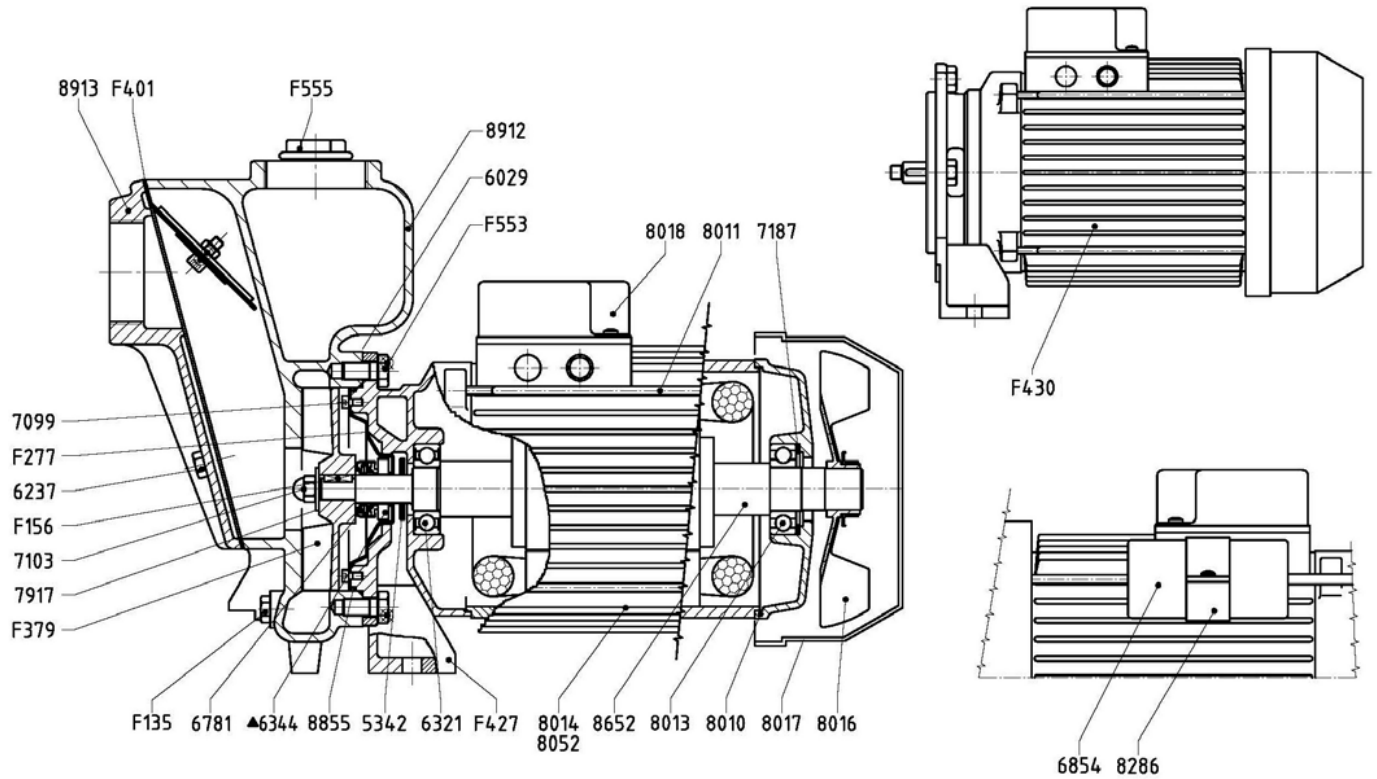

# AUSSIE SPARES DIAGRAM & PARTS LIST

AUSSIE GMP PUMPS: B2KQ-A/B WITH 3HP ELECTRIC MOTOR  
CAT EA7V

Part Number	Qty	Description	Retail price
5342	1	Rubber Gasket 16x35x3	\$2
5442	1	S/Steel OEB Screw M6x15	\$5
5480	2	Flex. Gasket B 2618	\$8
6029	1	Flex. Gasket B 2618	\$8
6101	1	Check Valve 2616/2	\$26
6237	6	Hex. Head Screw M10x20	\$5
6344	1	Counterface 18-38-8	\$31
6781	1	Mech. Seal 16-32-13	\$196
7099	4	OEB Screw M 4x10	\$2
7103	1	Brass Nut M 8x1.5	\$5
7399	4	Brass Washer D. 4	\$1
7917	1	Stainless Steel Washer	\$2
8855	1	OR 3425 107.62x2.62	\$7

Part Number	Qty	Description	Retail price
8912	1	Bronze Body B2KQ-A	\$1,711
8913	1	Valve Body B2KQ-A	\$307
9064	1	Counterweight Washer	\$36
9065	1	Counterweight	\$47
9548	1	Fondi Funder	\$11
F135	1	Conical Tap 1/4" Gas	\$22
F156	1	Stainless Steel Key B 4x4x16	\$6
F277	1	Stainless Steel Disc B2KQ-A	\$73
F379	1	Bronze Impeller	\$361
F430	1	Motor Mec90-3PH 3HP	\$1,439
F553	4	Stainless Steel Screw M10x18	\$4
F555	1	Tap AISI 316 1" G	\$116
F739	1	Steel Nut M6x1	\$7