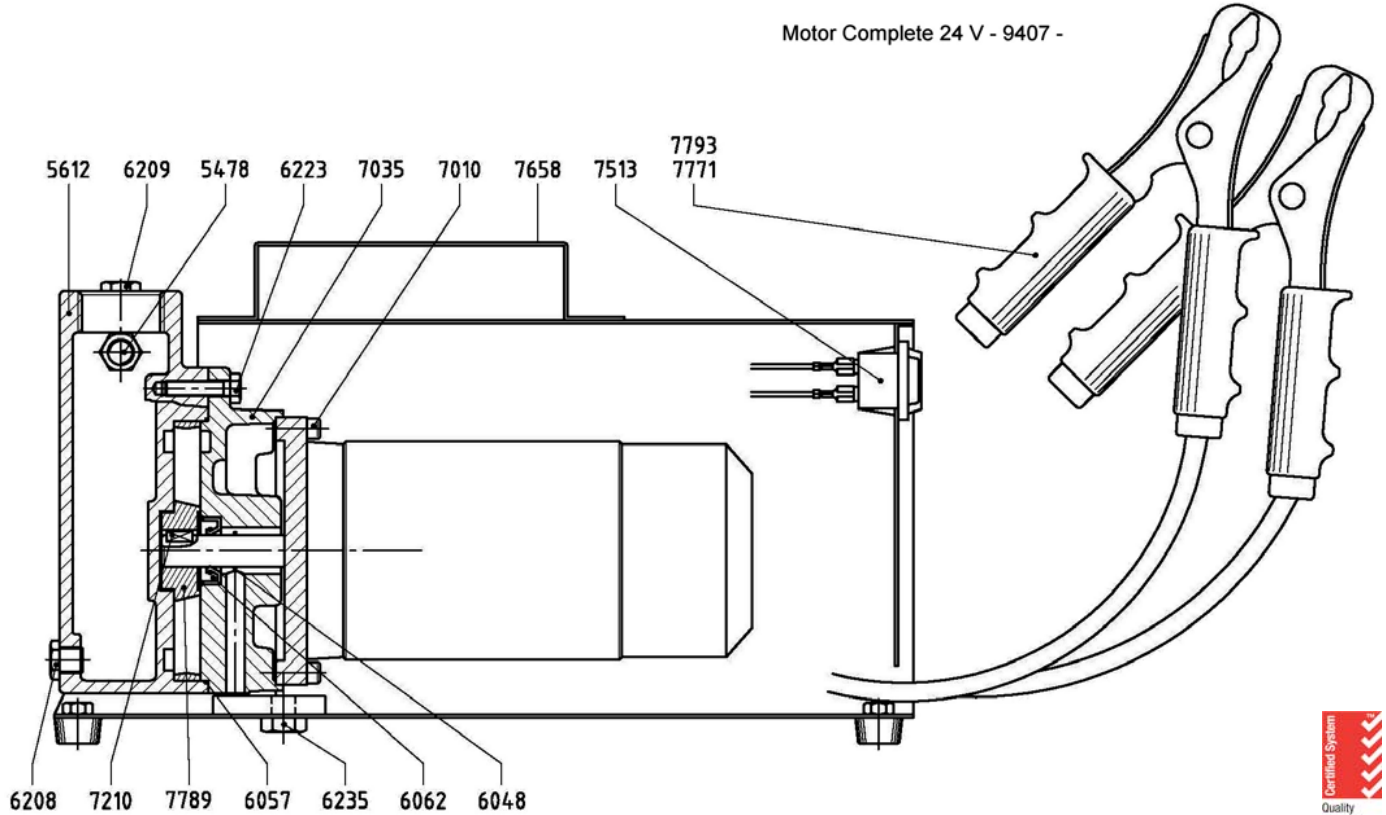

AUSSIE SPARES DIAGRAM & PARTS LIST

AUSSIE GMP PUMPS: *DOMUS 24 VOLT WITH CARTER COMPLETE WITH KIT*
DOMUS 24 VOLT 0.5HP MOTOR WITH CARTER

CAT EA5C
CAT EAP8

DOMUS 24V with carter, complete with kit

CAT EA5C

Part Number	Qty	Description	Retail price
1171	1	Kit For Domus	\$271
EAP8	1	DOMUS 24V 0.5HP	

DOMUS 24V c.c with carter

CAT EAP8

Part Number	Qty	Description	Retail price
5478	1	By-Pass sch. 2497	\$20
5612	1	Pump Body Domus G 1070	\$224
6048	1	O-Ring 2037-110	\$6
6057	1	OR 92x1.5	\$5
6062	1	Sealing Ring 12x26x7	\$13
6208	2	Conical Tap 1/8" Gas	\$6
6209	1	Conical Tap 1/4" Gas	\$6
6223	4	Screw T.E. M6x16	\$2
6235	2	T.E. Screw M 10x18	\$2

Part Number	Qty	Description	Retail price
6267	4	Screw M5x10	\$1
7210	1	Stainless Steel Key 8 MY	\$26
7513	1	Switch EL6 0-1	\$16
7658	1	Carter Domus	\$143
7771	1	Cable With Pliers	\$216
7789	1	Impeller dis.G 1071/C	\$121
9392	1	Support Domus 12/24V	\$139
9407	1	Motor for Domus 24V	\$1,136