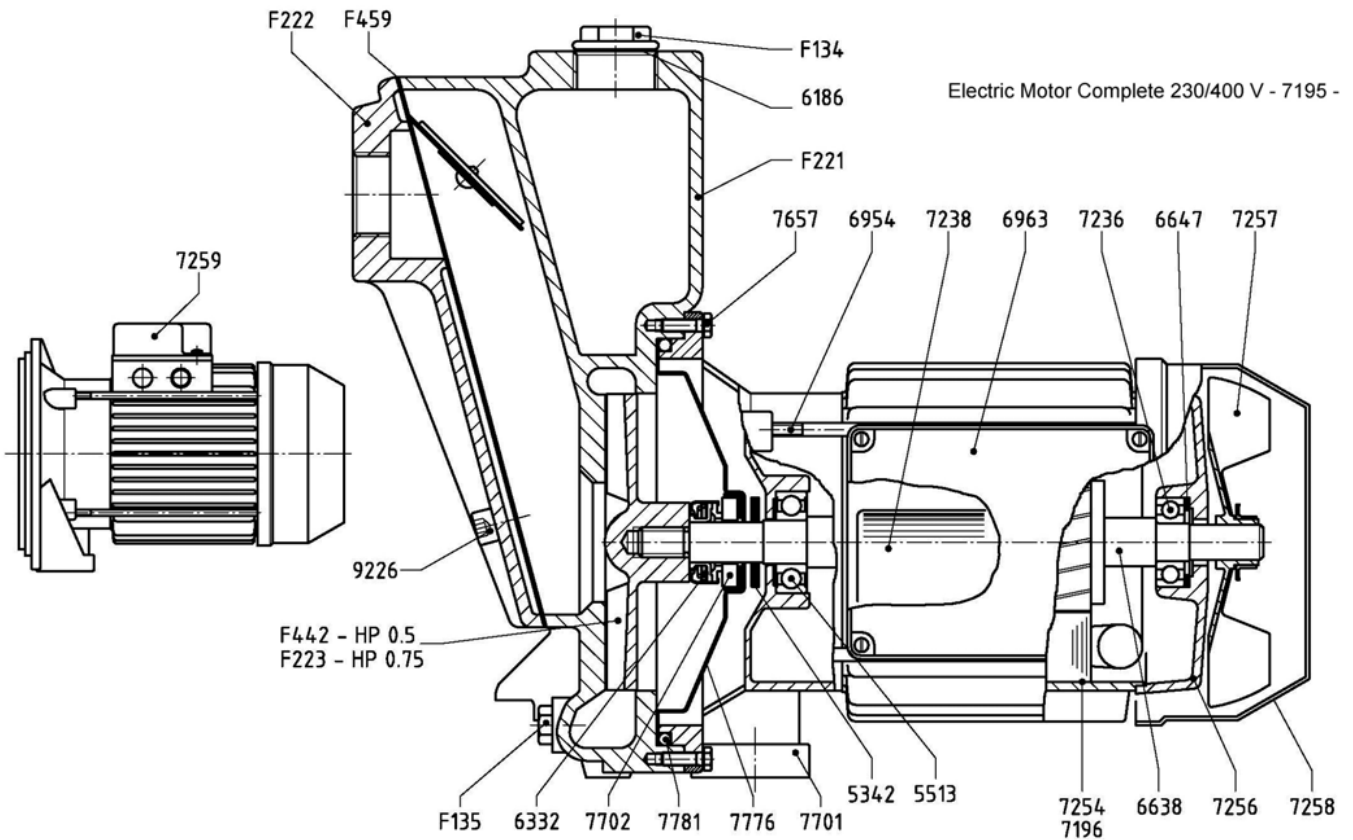

AUSSIE SPARES DIAGRAM & PARTS LIST

AUSSIE GMP PUMPS: B1KQ-A/B WITH 0.75HP ELECTRIC MOTOR
CAT EA5A

Part Number	Qty	Description	Retail price
5342	1	Rubber Gasket 16x35x3	\$2
6100	1	Check Valve B 2672	\$24
6186	1	Flex. Washer 33x39x2	\$2
6332	1	Mech. Seal 15-32-13	\$31
7195	1	Electric Motor MEC-63	\$540
7702	1	Counterface 17.5-36-8	\$31
7781	1	OR 221 (149.2x5.34)	\$7
9064	1	Counterweight Washer	\$36
9226	6	OEB M8x20 S/S Screw	\$10
9325	1	Rivet 6x12	\$2
9548	1	Fondi Funder	\$11
F135	1	Conical Tap 1/4" Gas	\$22
F221	1	Pump Casing	\$1,462
F222	1	Bronze Check Valve	\$294
F223	1	Impeller B1KQA 0.75HP	\$325
F250	1	Stainless Steel Washer D.61	\$17
F555	1	Tap AISI 316 1"G	\$116
H071	1	Cover AISI 316	\$66
H081	8	Stainless Steel Screw M 5x14	\$1