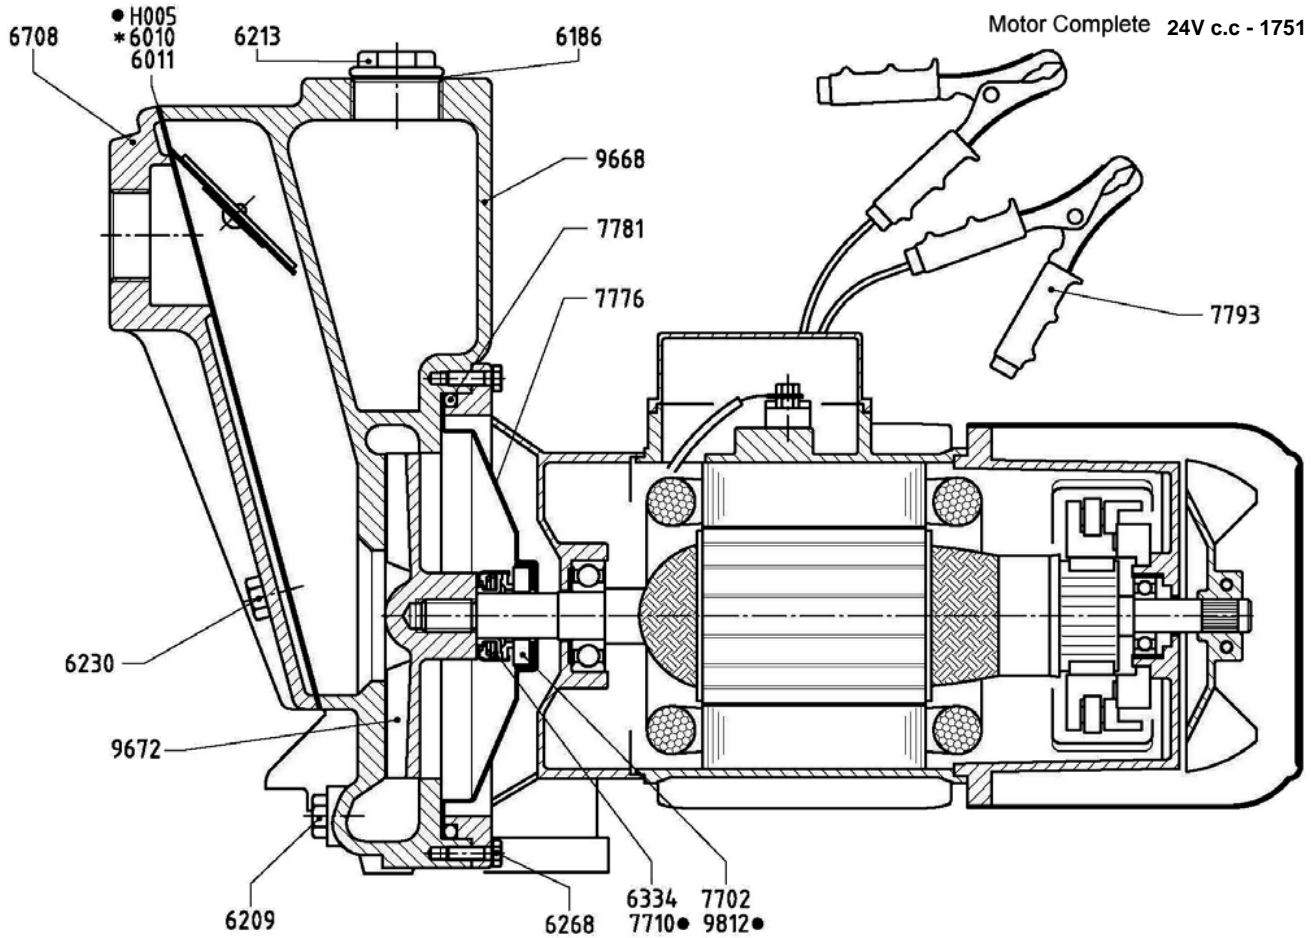

## AUSSIE SPARES DIAGRAM & PARTS LIST

AUSSIE GMP PUMPS: B1KQ-A WITH 0.75HP ELECTRIC MOTOR (24 VOLT)  
CAT EA2R

▲ Silicon Carbide   ■ Tungsten   ● Viton

Part Number	Qty	Description	Retail price
5326	1	OR 121 (15.88x2.62)	\$2
6160	1	Washer B 2672/1	\$5
6160	1	Washer B 2672/1	\$5
6209	1	Conical Tap 1/4" Gas	\$6
6213	1	Conical Tap 1" Gas	\$7
6230	6	Hex. Head Screw M8x20	\$5
6614	8	Screw T.E. M 5x14	\$1
6708	1	Valve Body B1KQ-A	\$139
6709	1	Valve Gasket B 2672/A	\$29
7251	1	Electric Motor 24V	\$1,718
7710	1	Mech. Seal 16-32-13	\$61
7776	1	Cover Disk dis. G 1708	\$31
7781	1	OR 221 (149.2x5.34)	\$7
7793	1	Cable With Pliers	\$216
9047	1	Gasket For Tap 1"	\$5
9325	1	Rivet 6x12	\$2
9668	1	Pump Casing B1KQ-A	\$734
9672	1	Impeller B1KQA 0.75HP	\$216
9812	1	Counterface 18-36-7	\$74