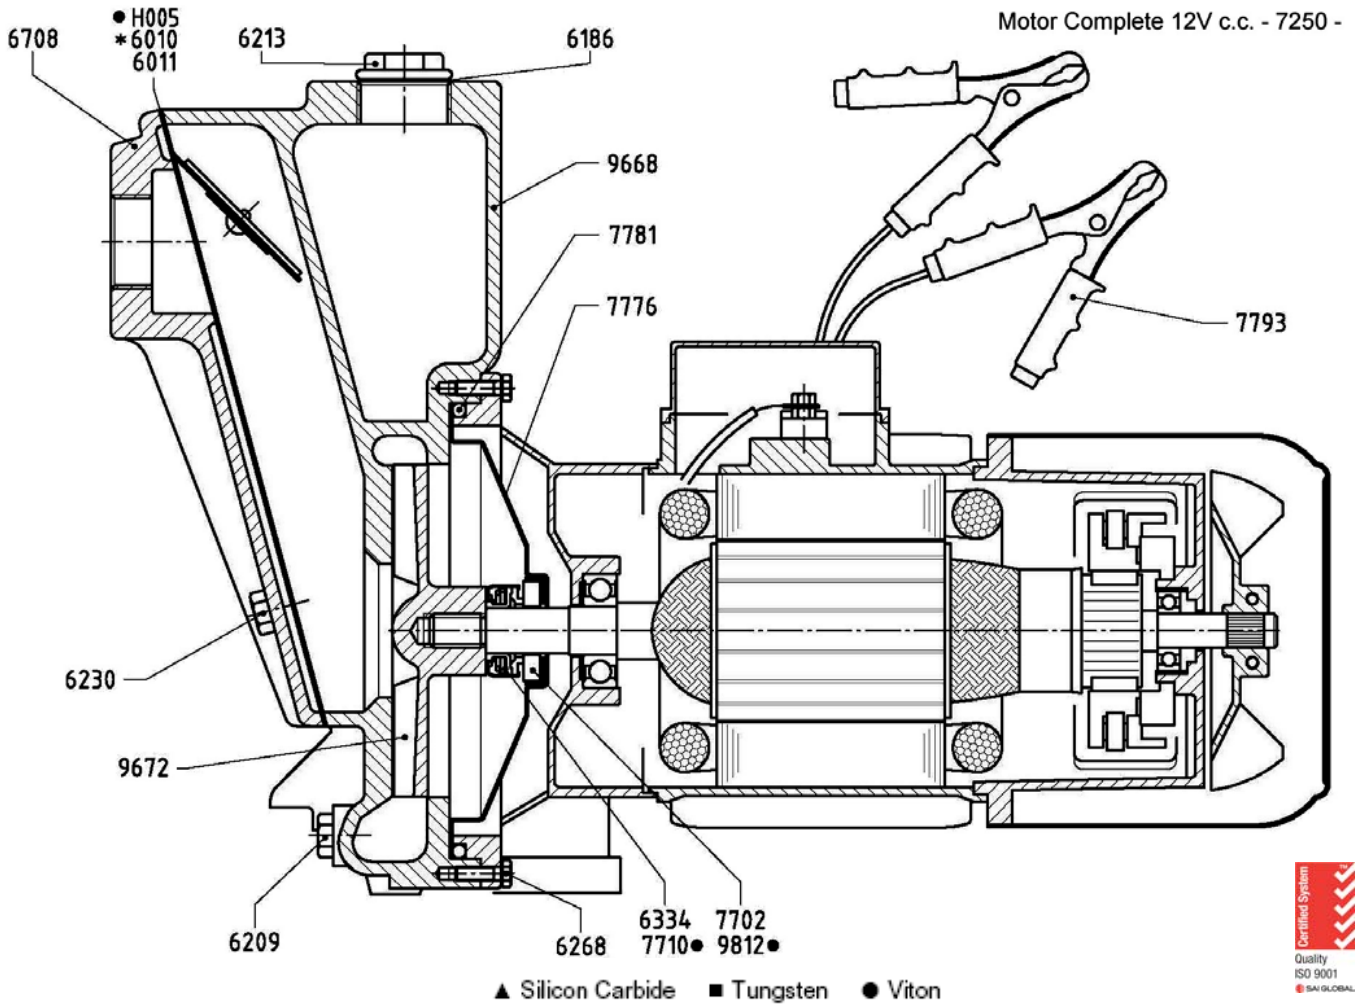

AUSSIE SPARES DIAGRAM & PARTS LIST

AUSSIE GMP PUMPS: B1KQ-A WITH 0.75HP ELECTRIC MOTOR
CAT EA2P

Part Number	Qty	Description	Retail price
5326	1	OR 121 (15.88x2.62)	\$2
6160	1	Washer B 2672/1	\$5
6160	1	Washer B 2672/1	\$5
6209	1	Conical Tap 1/4" Gas	\$6
6213	1	Conical Tap 1" Gas	\$7
6230	6	Hex. Head Screw M8x20	\$5
6614	8	Screw T.E. M 5x14	\$1
6708	1	Valve Body B1KQ-A	\$139
6709	1	Valve Gasket B 2672/A	\$29
7250	1	Electric Motor 12V	\$1,718
7710	1	Mech. Seal 16-32-13	\$61
7776	1	Cover Disk dis. G 1708	\$31
7781	1	OR 221 (149.2x5.34)	\$7
7793	1	Cable With Pliers	\$216
9047	1	Gasket For Tap 1"	\$5
9325	1	Rivet 6x12	\$2
9668	1	Pump Casing B1KQ-A	\$734
9672	1	Impeller B1KQA 0.75HP	\$216
9812	1	Counterface 18-36-7	\$74