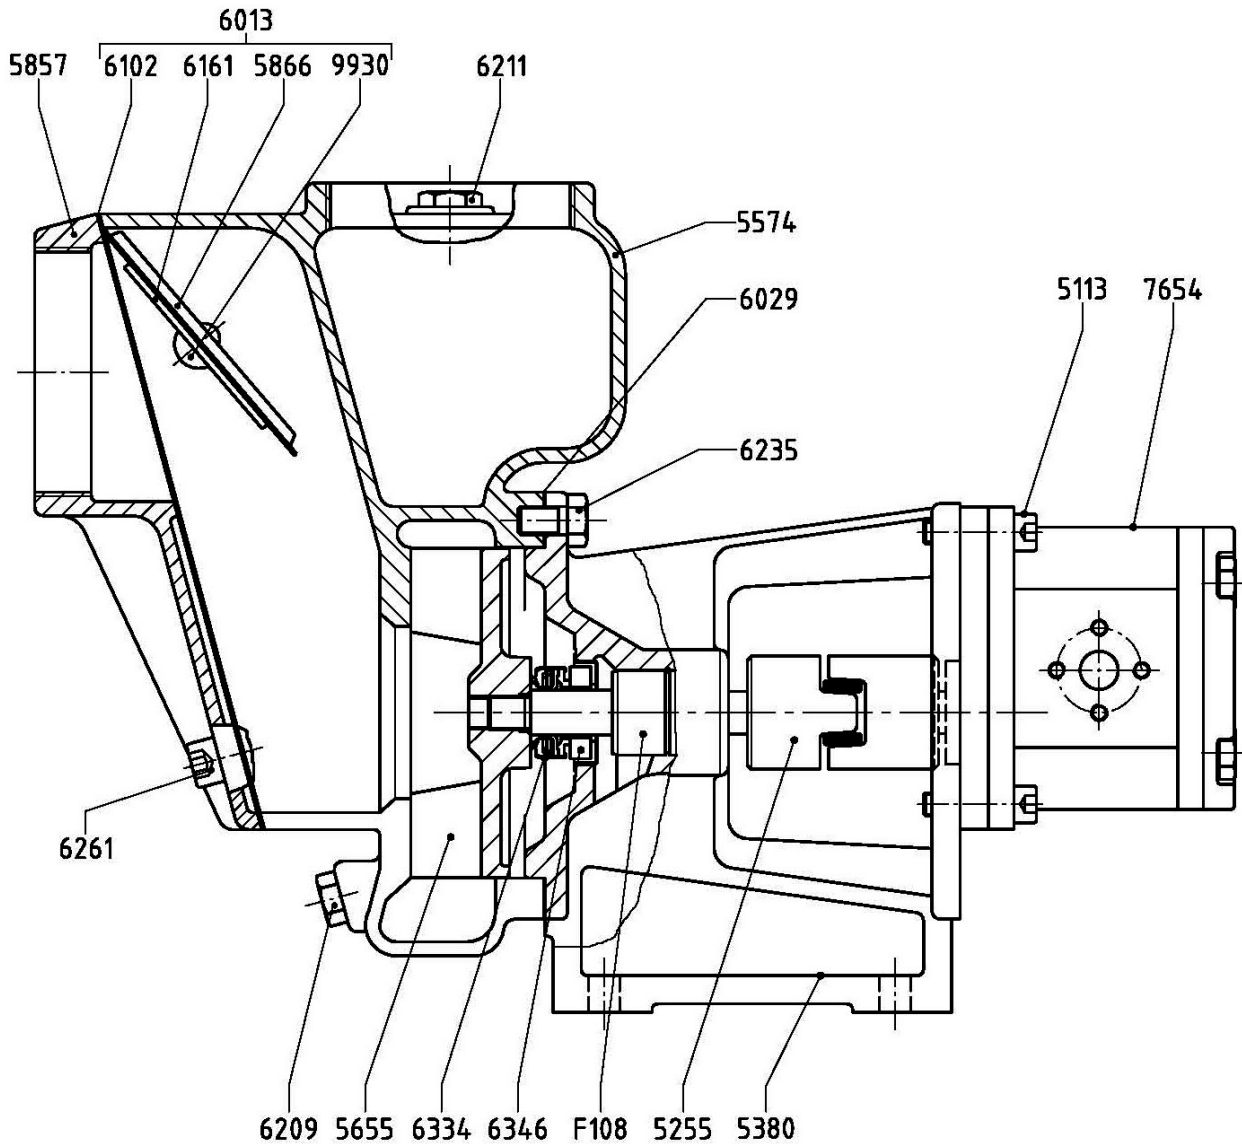

AUSSIE SPARES DIAGRAM & PARTS LIST

AUSSIE GMP PUMPS: B3KQ-A HYDRAULIC MOTOR
CAT AAL8

Part Number	Qty	Description	Retail price
5113	4	OEB Screw M 8x30	\$2
5255	1	Flex. Coupling D.40	\$286
5380	1	Support dis. B 2679/1	\$558
5480	2	Flex. Gasket B 2618	\$8
5574	1	Pump Casing B3KQ-A	\$949
5655	1	Impeller B 3092/A	\$275
5857	1	Valve Body B3KQ-A	\$192
5866	1	Counterweight B3KQ-A	\$20
6029	1	Flex. Gasket B 2618	\$8
6102	1	Check Valve B3KQ-A	\$34
6161	1	Washer D.7x75x2.5	\$11

Part Number	Qty	Description	Retail price
6164	4	Washer D.8x14x2	\$1
6209	1	Conical Tap ¼" Gas	\$6
6211	1	Conical Tap ½" Gas	\$6
6235	4	T.E. Screw M 10x18	\$2
6261	1	OEB Screw M 10x20	\$2
6334	1	Mech. Seal 16-32-13	\$31
6346	1	Counterface S 5645	\$31
6841	1	Rivet 6.5x20	\$4
7654	1	Hydraulic Motor	\$1,726
9283	2	Protecting Network	\$11
F108	1	Shaft with Bearing	\$199