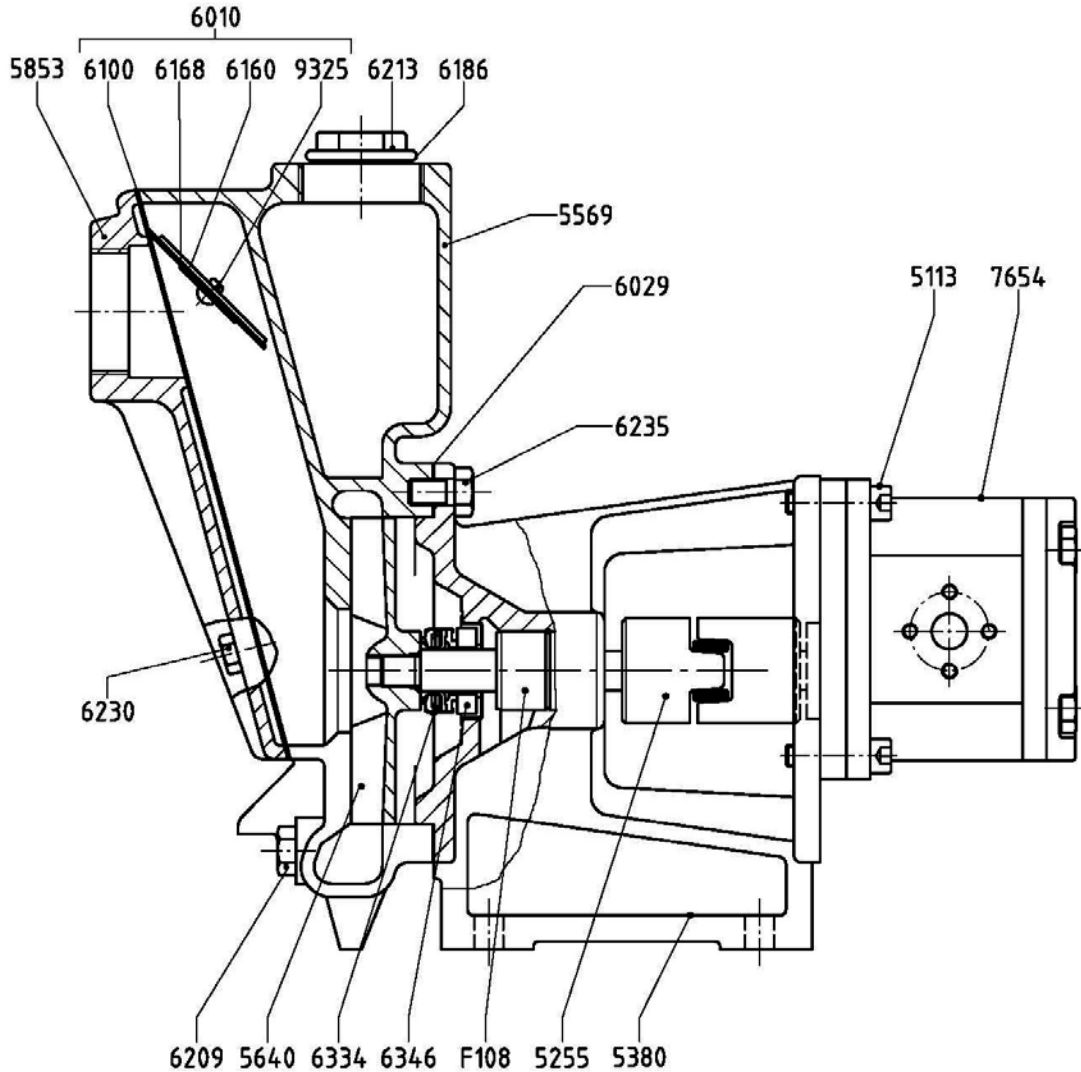

# AUSSIE SPARES DIAGRAM & PARTS LIST

AUSSIE GMP PUMPS: B1½KQA WITH HYDRAULIC MOTOR  
CAT 1727

Part Number	Qty	Description	Retail price
5113	4	OEB Screw M 8x30	\$2
5188	1	Grub Screw	\$2
5255	1	Flex. Coupling D.40	\$286
5380	1	Support dis. B 2679/1	\$558
5480	2	Flex. Gasket B 2618	\$8
5569	1	Pump Casing B1½KQ-A	\$734
5640	1	Impeller B-2671/1A	\$216
5853	1	Valve Body B1½KQ-A	\$139
6029	1	Flex. Gasket B 2618	\$8
6049	1	OR 118 (13.95x2.62)	\$1
6100	1	Check Valve B 2672	\$24
6160	1	Washer B 2672/1	\$5

Part Number	Qty	Description	Retail price
6168	1	Washer B 2621/2	\$7
6186	1	Flex. Washer 33x39x2	\$2
6209	1	Conical Tap ¼" Gas	\$6
6213	1	Conical Tap 1" Gas	\$7
6230	6	Hex. Head Screw M8x20	\$5
6235	4	T.E. Screw M 10x18	\$2
6334	1	Mech. Seal 16-32-13	\$31
6346	1	Counterface S 5645	\$31
7654	1	Hydraulic Motor	\$1,726
9283	2	Protecting Network	\$11
9325	1	Rivet 6x12	\$2
F108	1	Shaft with Bearing	\$199