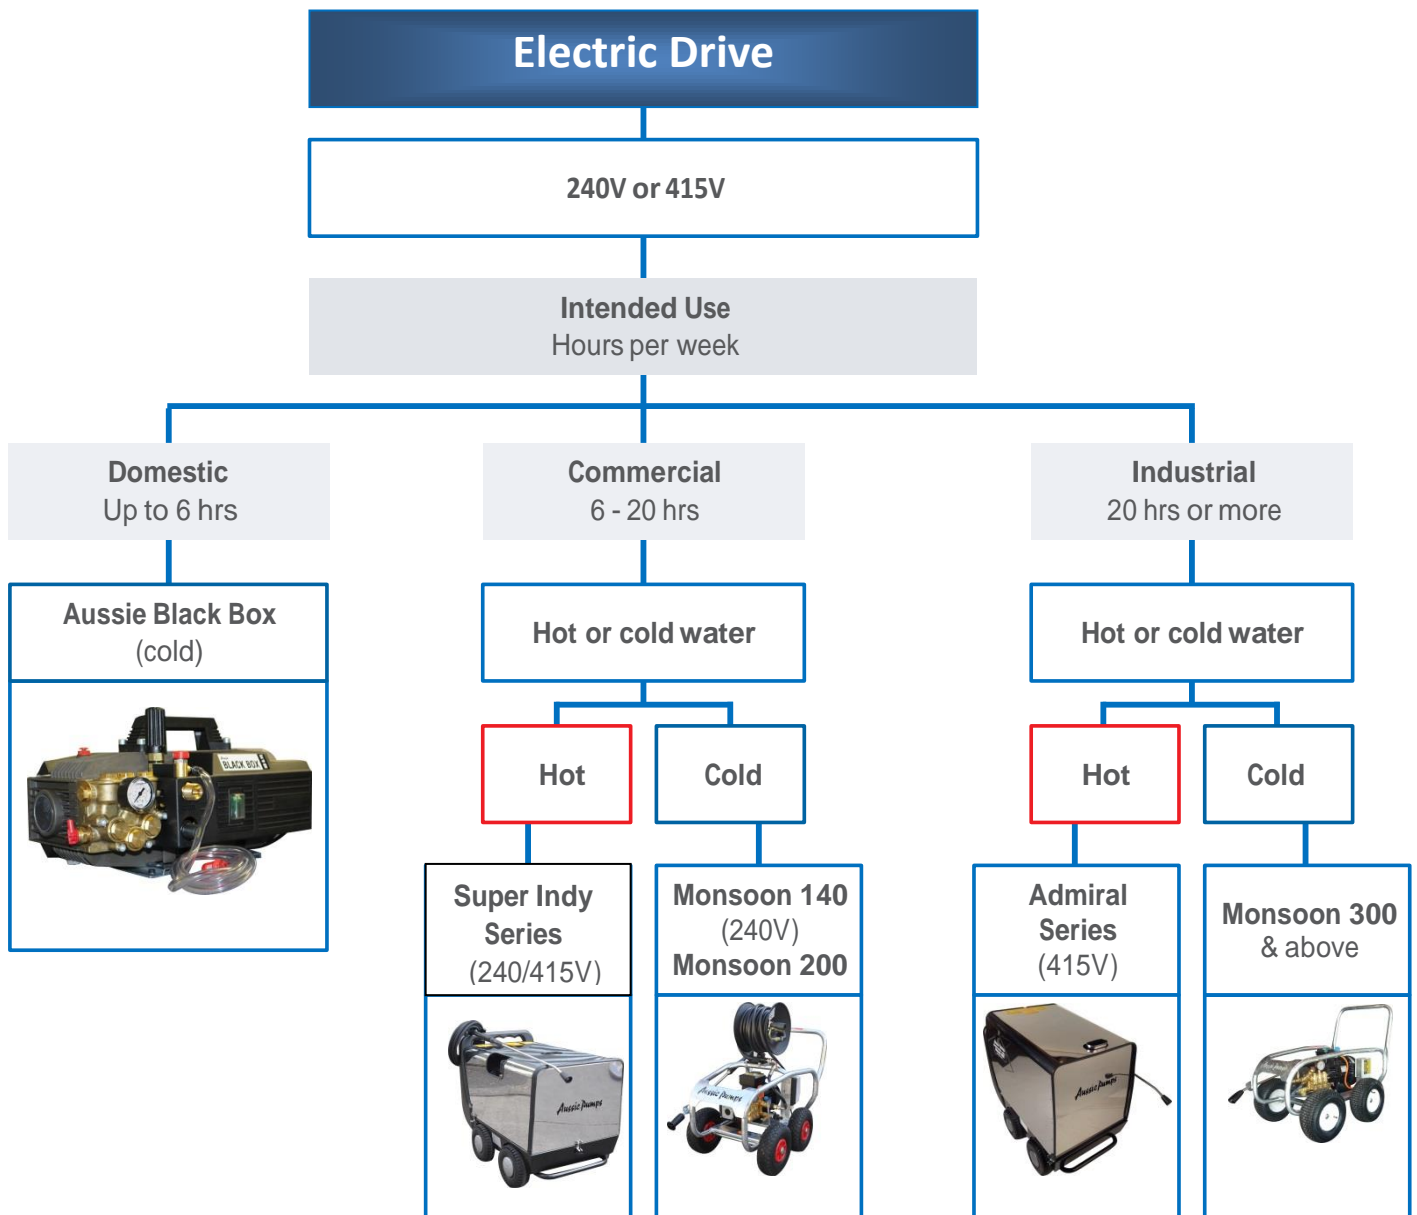

PRESSURE CLEANER SELECTION GUIDE

Electric pressure washer chart

1. Select the right machine for the application (drive type).
2. Select the right quality of unit (domestic, commercial, industrial).

PRESSURE CLEANER SELECTION GUIDE

Engine pressure washer chart

1. Select the right machine for the application (drive type).
2. Select the right quality of unit (domestic, commercial, industrial).