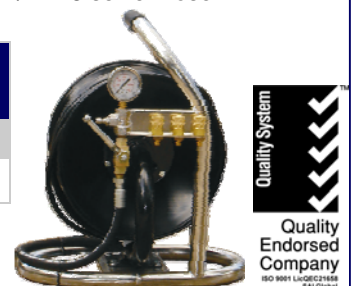

Aussie Venturi Pump

Description	Stock Code
Venturi Sludge Pump, enables your jetter to pump sludge from pits and drains	M213000530

Aussie Sewer Hose & Hose Reels

Description	Stock Code
3/16" R8 sewer hose with 1/8" BSP male ends (5000 psi rated)	AHOSE R8 3/16" length
1/4" Lightweight sewer hose with 1/4" BSP male ends (5000 psi rated)	AHOSE R8 1/4" length
3/8" Lightweight sewer hose with male or female 1/4" or 3/8" ends as requested (4000 psi rated)	AHOSE R8 3/8" length

Aussie Viper Mini Reel

Stainless steel stand/handle integrated on/off valve, high pressure gauge, takes up to 60 metres of 1/4" R8 sewer hose. Comes with 3 x female couplers for nozzle storage.

Description	Stock Code
Aussie Viper Mini Reel (no hose)	AMINIREEL
Aussie Viper Mini Reel with 60 metres R8 1/4" hose (5000 psi rated)	AMINIREEL/WHOSE