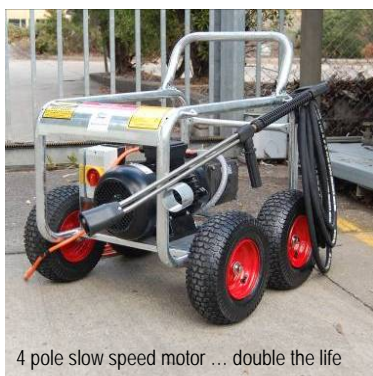

'Big Berty' pump ... ceramic pistons, top quality for long life

4 pole slow speed motor ... double the life