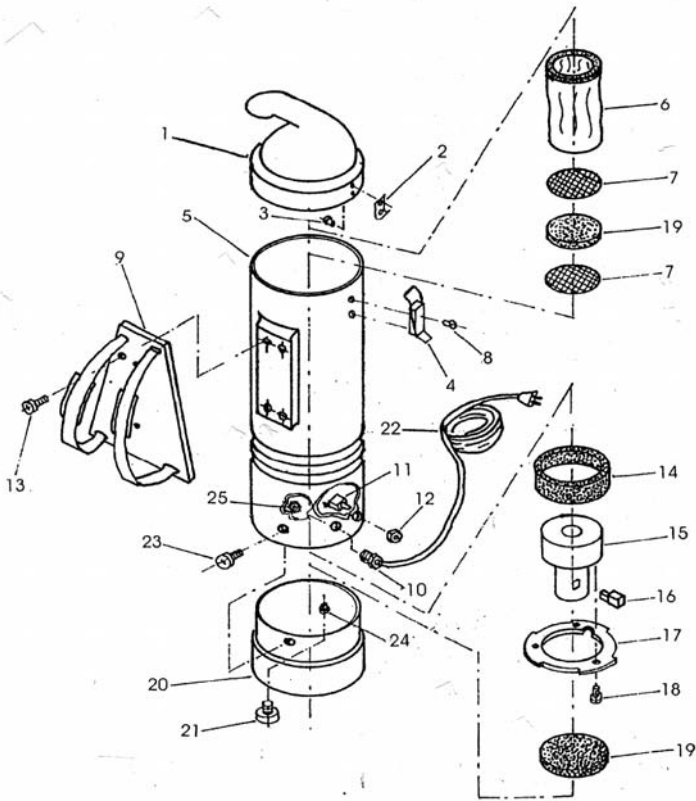

AUSSIE SPARES DIAGRAM & PARTS LIST

AUSSIE VACS: MODEL DORSAL

Position	Part number	Qty	Description	Retail price
1	VCZ016	1	COVER	\$49
2	VLM109	2	HOOK STOP PLATE	\$1
3	VRV003	4	RIVET	-
4	VCC001	2	SNAP CLOSURE	\$6
5	VCU021	1	MAIN BODY	\$106
6	VKF019	1	FILTER ASSEMBLY	\$73
7	VRN004	1	NET	\$17
8	VRV003	4	RIVET	-
9	VSF021	1	COMPLETE SACK	\$108
10	VPY628	1	FAIR LEAD	\$18
11	VIN022	1	SNAP SWITCH	\$35
12	VIN039	1	CAP	\$21
13	VVC221	4	SCREW	\$1
14	VGO054	1	SHAPE	\$9
15	VMO152	1	VACUUM MOTOR 1000W	\$240
17	VFL041	1	FLANGE	\$45
18	VVA222	3	SCREW	-
19	VFO021	2	SOUNDPROOFING FILTER	\$6
20	VCB019	1	DOME	\$101
21	VVP008	4	KNOB	\$6
22	VPY618	1	CABLE	\$83
23	VVC221	3	SCREW	\$1
24	VDD204	4	NUT	\$1
25	VGH011	1	FAIRLEAD RING NUT	\$2

Part number	Description	Retail Price
32mm Accessories (standard with all vacs)		
V68220	Heavy duty, 3 metre, crush proof hose	\$79
VZZ002	Multipurpose carpet & floor tool	\$77
VKC002	3 piece chrome wand assembly including handle	\$68
VLL01N	Crevice tool	\$13
VZZ077N	Venetian blind tool	\$13
VZZ021N	Round brush	\$22
V72017	High quality aluminium squeegee for wet applications	\$149
Optional 32mm Accessories		
V68220	Extension hose (per metre)	\$26
V69035	Hose joiner	\$18
V72042	Turbo brush air driven	\$216
V72665	Gulper tool (comb. floor tool with wheels)	\$90
VZZ031	Dust brush	\$20
Paper Bags		
V40064	Suits Dorsal (10 pack)	\$37