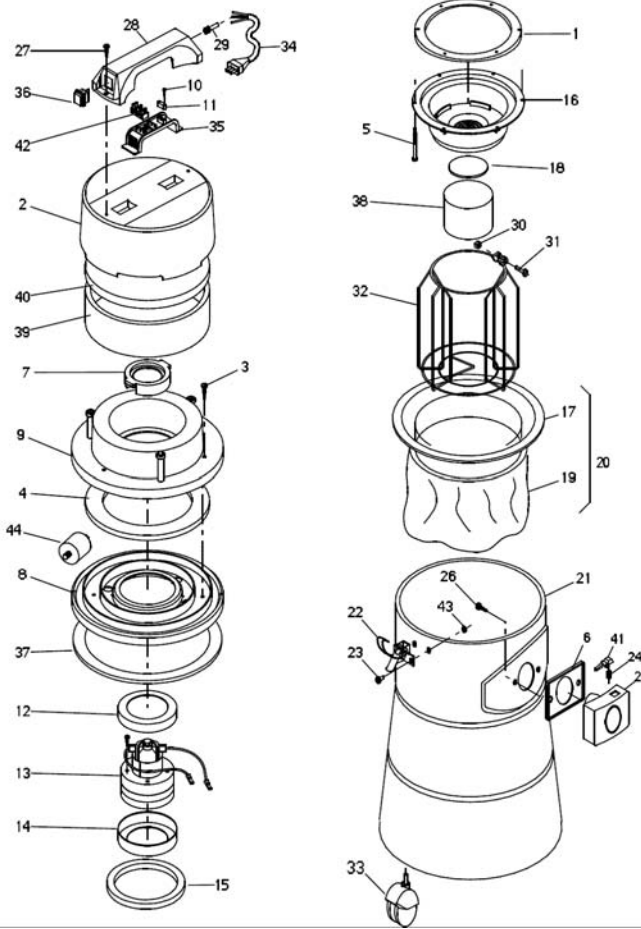

AUSSIE SPARES DIAGRAM & PARTS LIST

AUSSIE VACS: MODEL VC44

Position	Part number	Qty	Description	Retail Price
1	VGO037	1	POLIESTIC MAT	\$6
2	VCO018	1	MOTOR CAP (VCU018 in Arrow)	\$44
3	VVA229	3	SCREW	\$1
4	VFO032	1	POLIESTIC MAT	\$8
5	VVA330	3	SCREW	\$2
6	VGO044	1	GASKET - TANK INTAKE	\$4
7	VGO025	1	CONVEYOR	\$15
8	VCB018	1	MOTOR CAP	\$29
9	VCU015	1	DISC	\$35
10	VVA261	3	SCREW	\$2
11	VPY252	1	U BOLT	\$2
12	VGR005	1	MOTOR GASKET	\$6
13	VMO152	1	SUCTION MOTOR	\$240
14	VGR005	1	MOTOR GASKET	\$6
15	VFO031	1	POLIESTIC MAT	\$5
16	VCB017	1	CAP BASE	\$28
17	VAN002	1	FILTER RING D 320	\$15
18	VGO005	1	GASKET - SHUT OFF	\$5
19	VSF053	1	FILTER BAG	\$63
20	VKF005	1	FILTER BAG ASSEMBLY	\$78
21	VCN108B	1	ABS TANK	\$178
22	VCC004	2	GALVANISED HOOK	\$16
23	VRV002	4	RIVET	\$1
24	VML137	1	SPRING FOR UNION	\$1
25	VKB506	1	ADAPTER TANK INTAKE	\$22
26	VVA323	2	SCREW	\$1
27	VVA281	2	SCREW	\$1
28	VCZ023	1	PLASTIC HANDLE	\$12
29	VPY133	1	CABLE RETAINER	\$2
30	VDD203	1	NUT	\$1
31	VVC220	1	SCREW	\$1
32	VCL003	1	CASE - SHUT OFF N=225	\$45
33	VRT078	5	WHEEL	\$16
34	VPY356	1	ELECTRIC CABLE	\$38
35	VCZ024	1	PLASTIC HANDLE	\$45
36	VIN010	1	ON/OFF SWITCH	\$10
37	VGO003	1	DOME GASKET	\$7
38	VGE003	1	FLOAT	\$16
39	VFO014	1	POLIESTATIC MAT	\$20
40	VFO015	1	POLIESTATIC MAT	\$16
41	VSE004	1	LEVER	\$4
42	VPY346	1	TERMINAL BOARD MAMMUT	\$4
43	VRO202	4	WASHER	\$1
44	VPY504	1	ANTI NOISE CAPACITOR	\$32