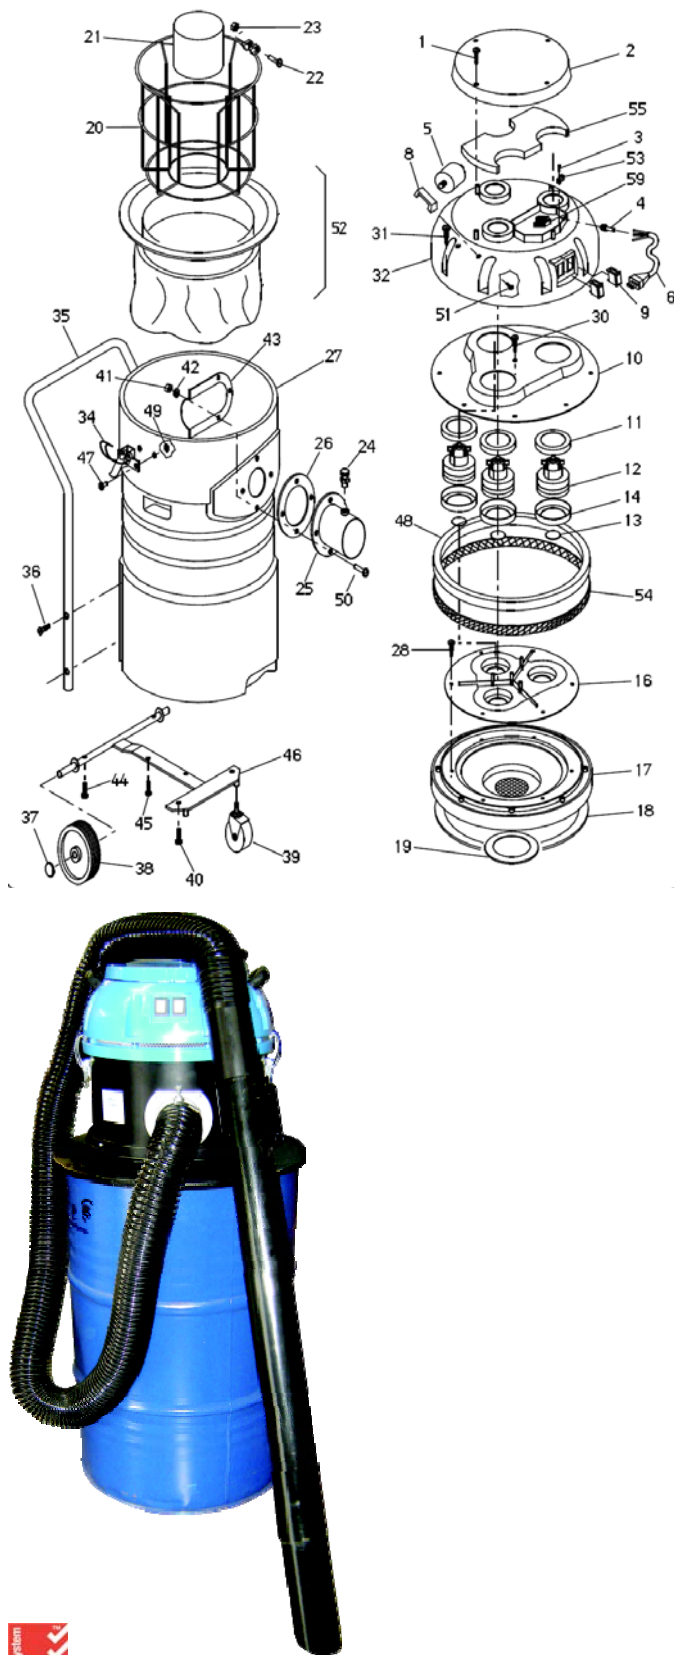

AUSSIE SPARES DIAGRAM & PARTS LIST

AUSSIE VACS: MODEL CLEAN AIR JUMBO (VS83)

Position	Part number	Qty Req	Description	Retail Price each
1	VVA323	4	SCREW	\$1
2	VCZ004C	1	COVER	\$23
3	VVA265	2	SCREW	\$1
4	VPY309	1	BLACK RUBBER FAIRLEAD	\$2
5	VPY505	1	ANTI-NOISE CAPACITOR	\$39
6	VPY358	1	ELECTRIC CABLE	\$63
8	VGG002	2	PLASTIC HANDLE	\$12
9	VIN010	2	ON/OFF SWITCH	\$10
10	VDF004	1	DISC	\$30
11	VGR005	3	GASKET	\$6
12	VM0152	3	SUCTION MOTOR (price each)	\$228
13	VTO004	3	MOTOR VALVE	\$2
14	VGR005	3	GASKET	\$5
16	VDF005	1	ADAPTOR LOWER	\$31
17	VCB004D	1	CAP BASE D.420	\$40
18	VGO040	1	DOME GASKET	\$11
19	VGO009	1	GASKET-SHUT OFF CAM	\$5
20	VCL005	1	CAGE-SHUT OFF	\$66
21	VGE003	1	CAN-SHUT OFF	\$16
22	VVC218	1	SCREW M5X45	\$1
23	VDD203	1	NUT	\$1
24	VSE001	1	LEVER	-
25	VBC012	1	ADAPTOR TANK INTAKE	\$76
26	VGO026	1	GASKET-TAKE INTAKE	\$7
27	VCN103G	1	ABS SHAFT	\$229
28	VVA322	6	SCREW	\$1
30	VVA326	4	SCREW	\$1
31	VVA326	8	SCREW	\$1
32	VCU009	1	SPHERIC DOME	\$51
34	VCC004	2	GALVANISED HOOK	\$16
35	VMR007	1	BLACK HANDLE	\$70
36	VVC227	4	SCREW	\$1
37	VCF009	2	WHEEL PROTECT. CASING	\$4
38	VRT022	2	WHEEL	\$26
39	VRT023	2	CASTER WHEEL	\$16
40	VVE280	2	SCREW	\$1
41	VDD204	4	NUT	\$1
42	VRO203	4	WASHER	\$1
43	VDL002	1	PVC BAFFLE	-
44	VVC227	2	SCREW	\$1
45	VVC221	2	SCREW	\$1
46	VBR026	1	TRUCK BASE	\$117
47	VRV031	4	RIVET 4.8 X 16	\$1
48	VFO003	1	POLIESTIC MAT	\$14
49	VRO202	4	WASHER	\$1
50	VVC227	4	SCREW	\$1
51	VVA333	4	SCREW	\$1
52	VKF056	1	MICROWEB FILTER	\$90
53	VPY252	1	U BOLT	\$1
54	VFO002	1	ALUMINIUM NET	\$15
55	VFO006	1	POLIESTIC MAT	\$20
59	VPY182	1	TERMINAL BOARD	\$3

50mm Accessories

VK0100	Complete kit	\$492
VKT005	3 metre flexible crush proof hose	\$167
VHH005	One piece chromed steel wand with handle	\$76
VLL003	Crevice tool	\$30
VZZ101	Round brush	\$30
VZZ091	Hard floor tool for wet/dry applications	\$241
VAD002	Accessory adaptor	\$14