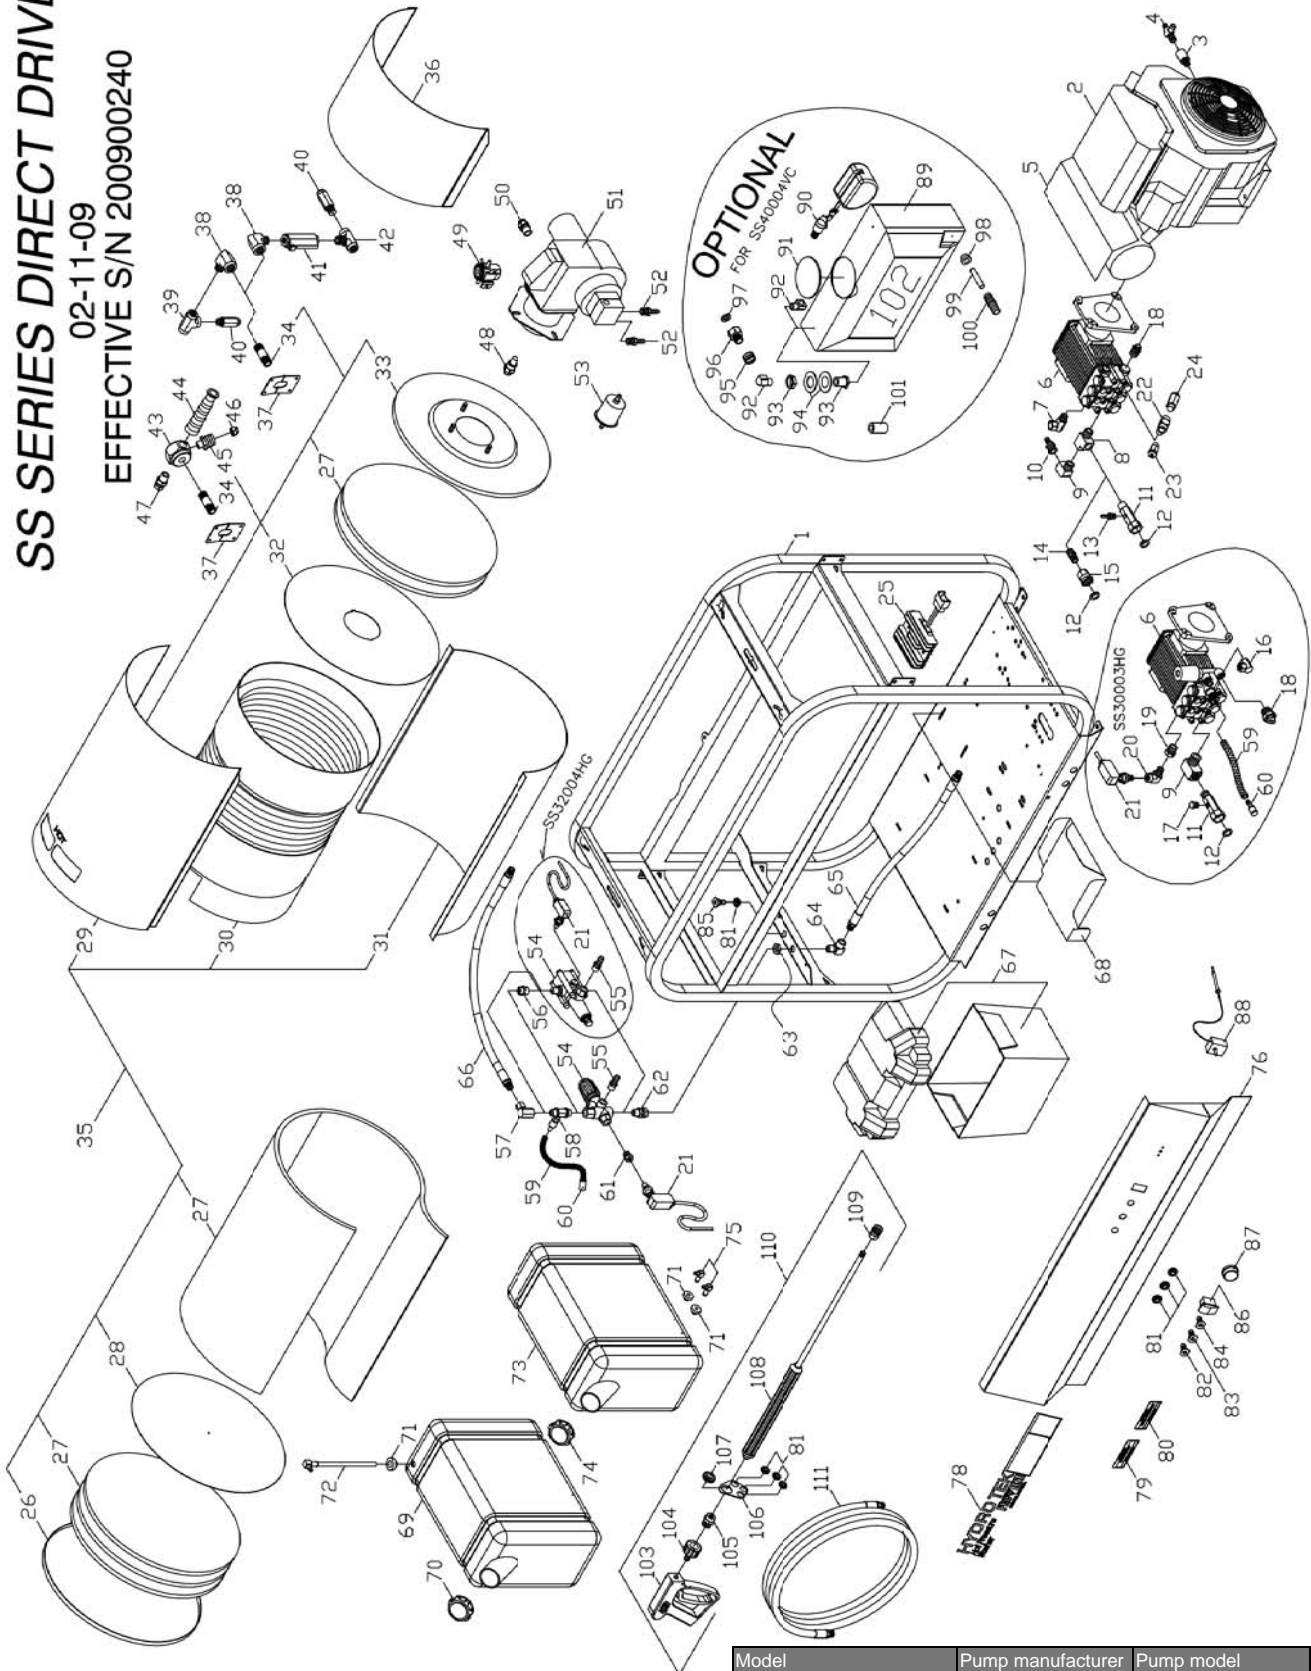

AUSSIE SPARES DIAGRAM & PARTS LIST

AUSSIE HYDROTEK SS SERIES

SS SERIES DIRECT DRIVE

02-11-09
EFFECTIVE S/N 200900240

Summary of pumps used by Australian Pump:

Model	Pump manufacturer	Pump model
HSS30005VG	General pump	WS202
HSS32004HB	Bertolini	TMG4040
HSS35003DG	General pump	EZ303634U1
HSS32004HG	General pump	EZ4040G