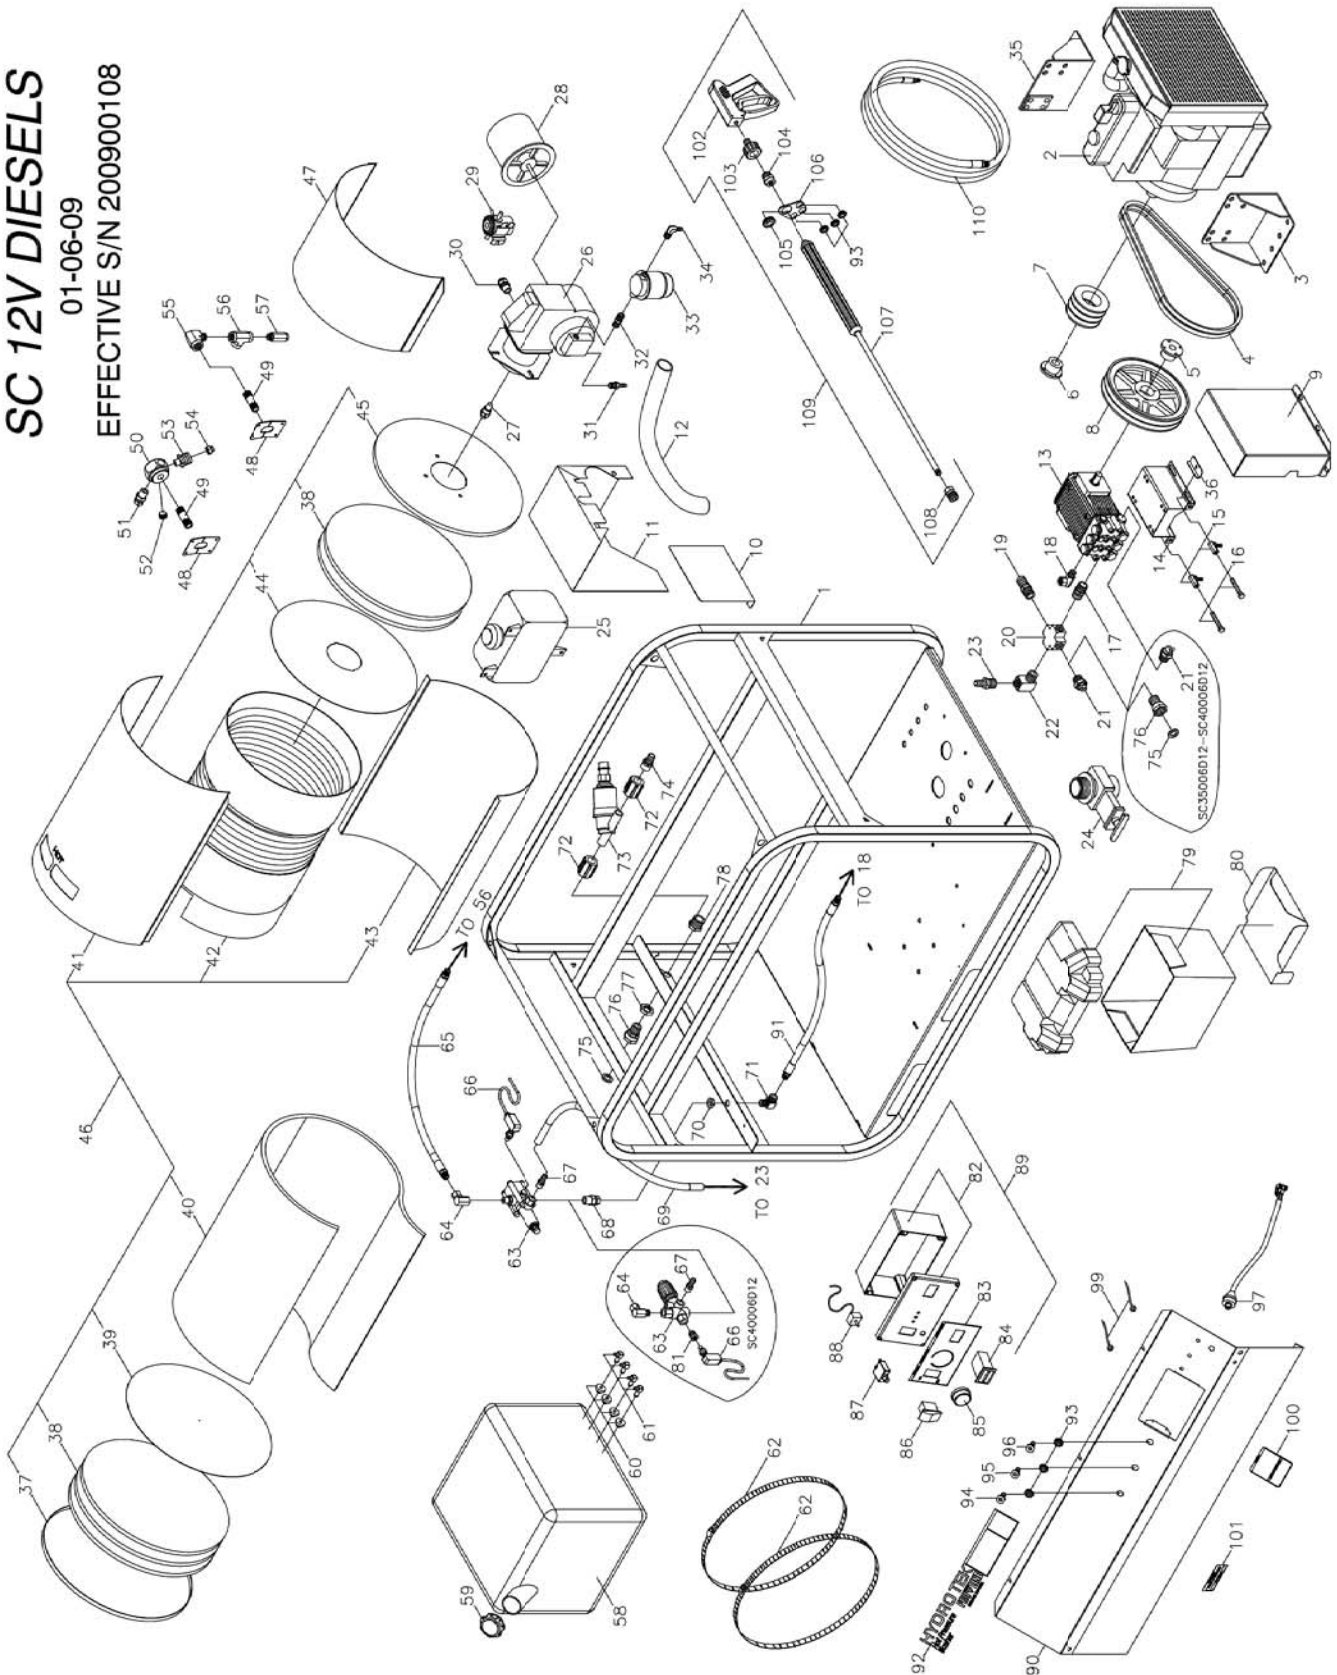

AUSSIE SPARES DIAGRAM & PARTS LIST

AUSSIE HYDROTEK SC SERIES - DIESEL DRIVE

SC 12V DIESELS

01-06-09
EFFECTIVE S/N 200900108

Summary of pumps used by Australian Pump:

Model	Pump manufacturer	Pump model
HSC30006D12	General pump	WS202
HSC40006DB12	Bertolini	TTK4365