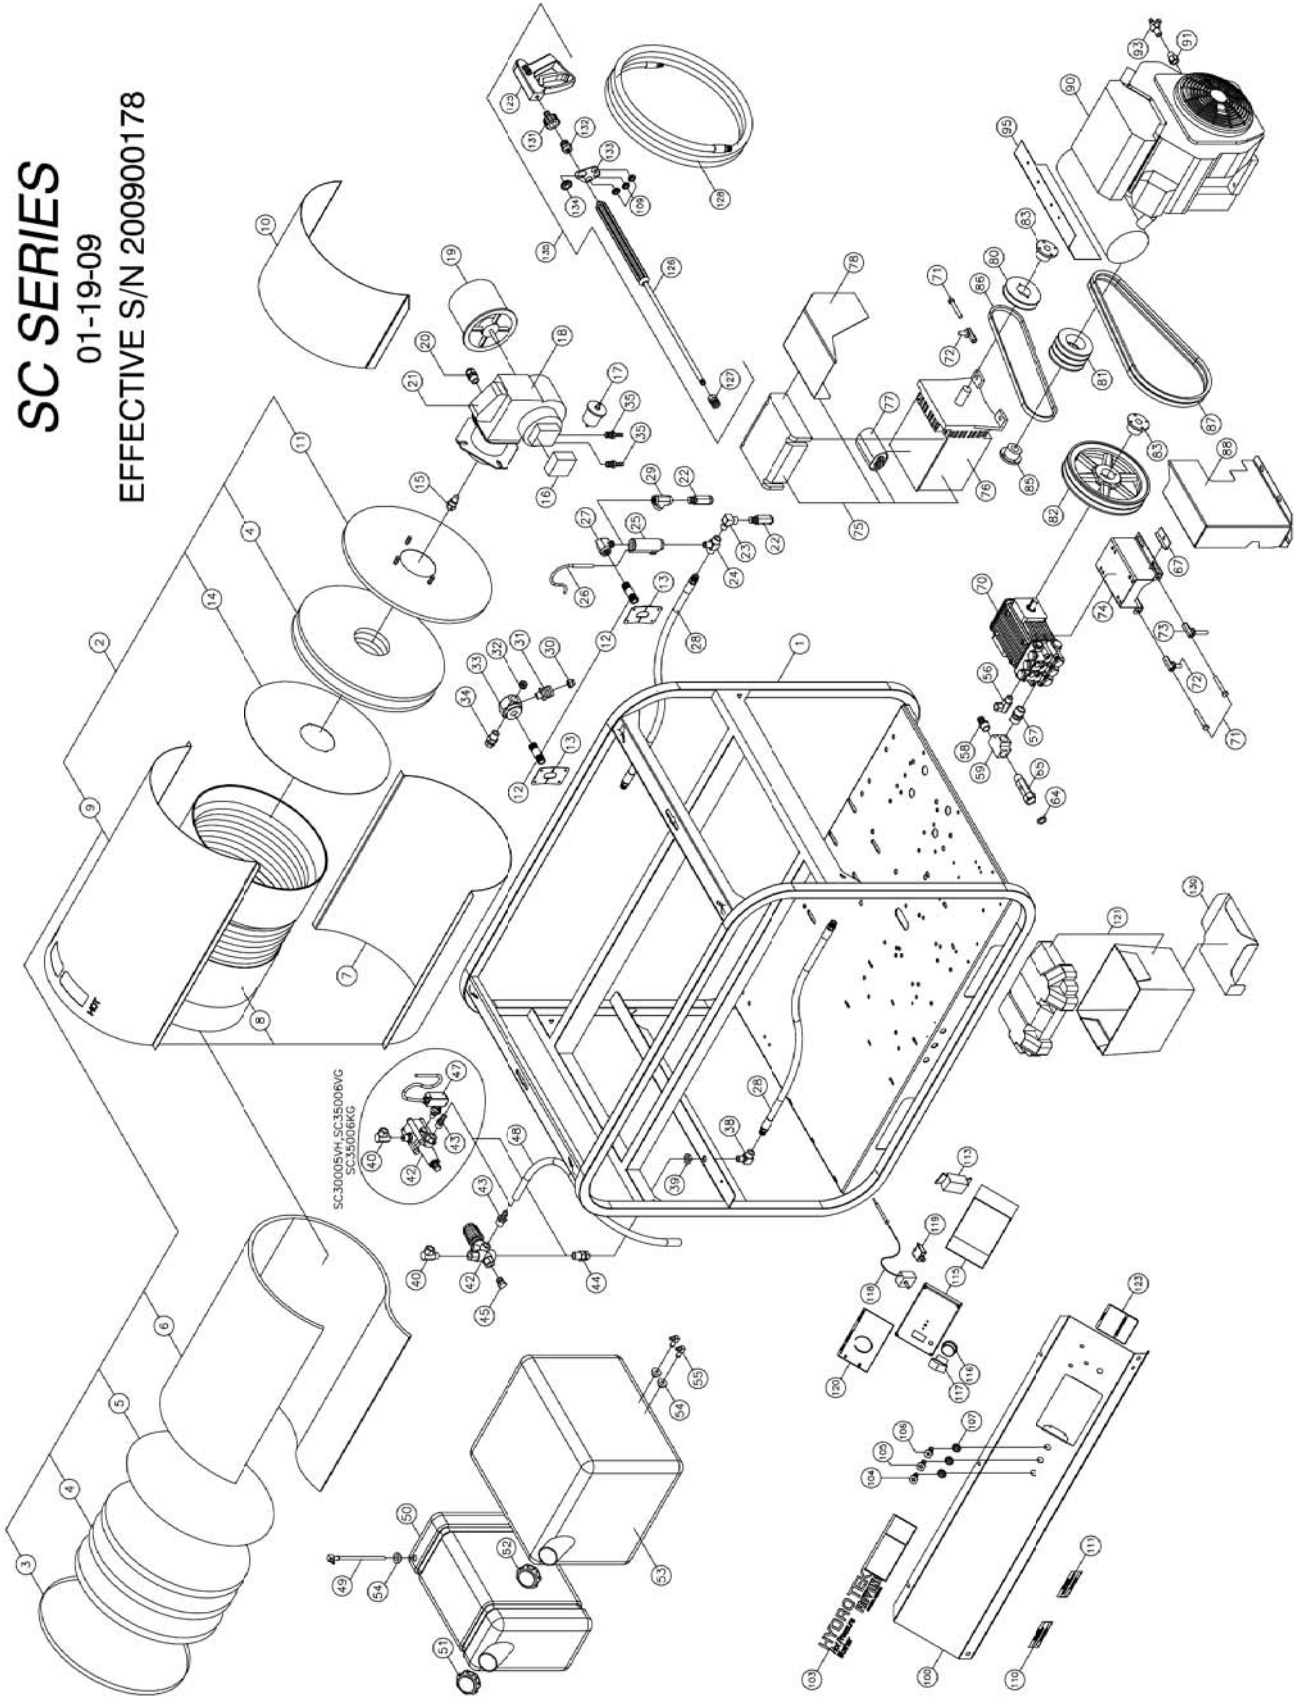

AUSSIE SPARES DIAGRAM & PARTS LIST

AUSSIE HYDROTEK SC SERIES - PETROL DRIVE

SC SERIES

01-19-09

EFFECTIVE S/N 200900178

Summary of pumps used by Australian Pump:

Model	Pump manufacturer	Pump model
HSC30004Y	CAT	5CP3120
HSC40006HB	Bertolini	KTV3021