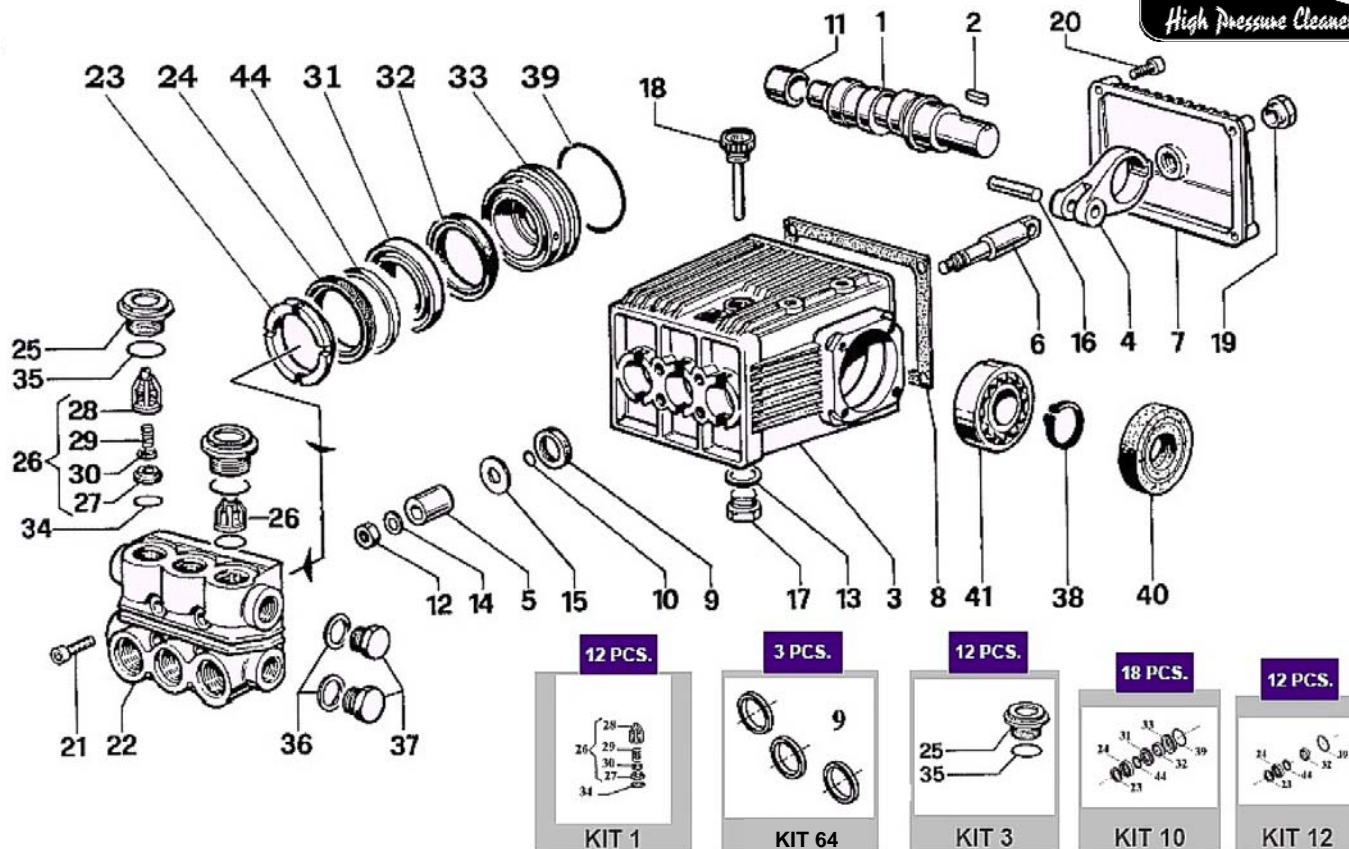

AUSSIE SPARES DIAGRAM & PARTS LIST

BERTOLINI HIGH PRESSURE PUMPS: WEL 744
WEL 733

Position	Part Number	Description	Qty	Retail Price
1/1	B040044262	PUMP CRANKSHAFT E=4,25	1	\$425
1/4	B040046262	PUMP CRANKSHAFT E=5,5	1	\$425
1/5	B040014422	O-RING 16x20x23	1	\$68
2	B806522002	TAB 8x7x25	1	\$2
3	B040003092	CRANKCASE G3/8	1	\$169
4	B040005092	CONNECTING ROD	3	\$26
5	B050010182	CERAMIC PISTON DIA. 18MM	3	\$100
6	B040012512	PLUNGER ROD	3	\$59
7	B050002092	CRANKCASE REAR COVER ANODISED	1	\$33
8	B050050722	CRANKCASE COVER GASKET	1	\$6
9	B802035002	OIL SEAL DIA. 15x24x5	3	\$9
10	B803049002	O-RING DIA. 1,78x5,28	3	\$3
11	B812608002	STRAIGHT ROLLER BEARING BK2020	1	\$34
12	B814561002	STAINLESS STEEL NUT M8 UNI 5589	3	\$3
13	B824107002	GASKET DIA. 16,5x23,1	1	\$1
14	B843642902	WASHER DIA. 8,1x14x1	3	\$1
15	B843726002	WASHER DIA. 9,1x24x1	3	\$2
16	B852003002	PISTON PIN DIA. 8x25	3	\$7
17	B852579002	PLUG G 3/8	1	\$17
18	B852570002	FILLER PLUG	1	\$12

Position	Part Number	Description	Qty	Retail Price
19	B853505002	OIL SIGHT GLASS	1	\$14
20	B862166002	SCREW M6x20	4	\$1
21	B862900002	SCREW TCEI M8x55 UNI 5931	4	\$2
22	B040006282	PUMP BODY	1	\$660
23-Kit 10, 12	B050019322	SEAL PACKER DN 18/28	3	-
24-Kit 10, 12	B802061002	V PACKING DIA. 18x28x5,5	3	-
25	B050024282	VALVE RETAINER M24x1,5	6	\$11
26-Kit 1	B049801973	VALVES ASSEMBLY (EX 059816973)	6	-
27-Kit 1	B040023512	VALVES ASSEMBLY SEAT	6	-
28-Kit 1	B040020322	VALVE CAGE	1	-
29-Kit 1	B940054512	VALVE SPRING	6	-
30-Kit 1	B040022682	VALVE	6	-
33-Kit 10	B050222532	BACK BRASS GLAND DIA. 18MM	3	-
34-Kit 1	B803182002	O-RING	6	-
35	B803217502	O-RING DIA. 3x19	6	\$2
36	B824109002	COPPER GASKET DIA. 17x22x1	2	\$1
37	B852579002	PLUG G 3/8	2	\$7
38	B801185002	SHAFT RING DIA. 25	1	\$2
39-Kit 10, 12	B803073002	O-RING DIA. 23,52x1,78	3	-
40	B802100002	OIL SEAL 25x62x10	1	\$18
41	B812725002	BEARING RIB 6B 25	1	\$59