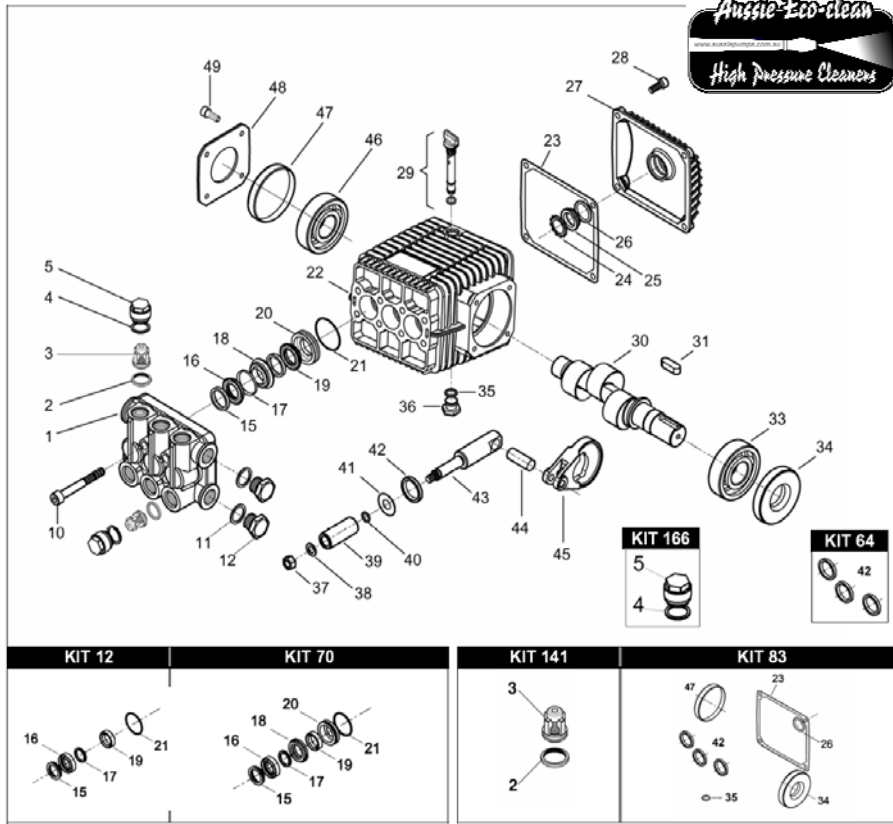

AUSSIE SPARES DIAGRAM & PARTS LIST

BERTOLINI HIGH PRESSURE PUMPS: WBL 917
WBL 1111

Position	Part Number	Description	Qty	Retail Price	Position	Part Number	Description	Qty	Retail Price
1	B040364282	PUMP HEAD (D.18)	1	\$660	30/2	B040134262	CRANKSHAFT WBL 911-913-917	1	\$425
2-kit 141	B803061002	O-RING D.1,78X12,42	6	\$0	30/3	B040167262	CRANKSHAFT WBL 1010-1012-1016	1	\$425
3-kit 141	B019802973	CHECK VALVES	6	\$0	30/4	B040154262	CRANKSHAFT WBL 1109-1111-1115	1	\$425
4-kit 166	B803065002	O-RING	6	\$2	30/5	B040137262	CRANKSHAFT WBL 1312	1	\$425
5-kit 166	B040365532	VALVE CAP	6	\$20	30/6	B040154262	CRANKSHAFT WBS 1832-2532	1	\$425
10	B862900002	BOLT TCEI M8X55 UNI 5931	4	\$2	30/7	B040136262	CRANKSHAFT WBS 1735-2335	1	\$425
11	B824109002	GASKET DIA.17X22X1	2	\$1	31	B806522002	TAB 8x7x25	1	\$2
12	B852579002	PLUG G 3/8	2	\$7	33	B812725002	BALL BEARING	1	\$59
15-kit 70-12	B050019322	THRUST RING	3	\$0	34-kit 83	B802100002	OIL SEAL 25X62X10	1	\$18
16-kit 70-12	B802061002	V PACKING DIA.18X28X5,5	3	\$0	35-kit 83	B803057002	O-RING	1	\$0
17-kit 70-12	B050221322	ANTI-EXTRUSION RING	3	\$0	36	B852543502	CAP G.1/4x9	1	\$6
18-kit 70	B050223532	FRONT GLAND DIA.18 MM	3	\$0	37	B814561002	NUT M8 UNI 5589	3	\$3
19-kit 70-12	B802044002	U PRESSURE SEAL DIA.18X24X4	3	\$0	38	B843642902	WASHER DIA.8,1X14X1	3	\$1
20-kit 70	B040165532	BACK GLAND DIA.18 MM.	3	\$0	39	B050010182	CERAMIC PISTON DIA.18 MM	3	\$99
21-kit 70-12	B803073002	O-RING DIA.23,52X1,78	3	\$0	40	B803049002	O-RING DIA.1,78X5,28	3	\$3
22	B040367092	CRANKCASE	1	\$215	41	B843726002	WASHER DIA.9,1X24X1	3	\$2
23-kit 83	B050050722	CRANKCASE COVER GASKET	1	\$0	42-kit 64-83	B802035002	OIL SEAL DIA.15X24X5	3	\$0
24	B801184002	SNAP RING	1	\$3	43	B040012512	PLUNGER ROD	3	\$59
25	B040120322	OIL SIGHT GLASS	1	\$8	44	B852003002	PISTON PIN DIA.8X25	3	\$6
26-kit 83	B803189002	O-RING DIA.2,62X18,72	1	\$0	45	B040115092	CONROD	3	\$29
27	B040106092	REAR COVER	1	\$33	46	B812707002	BALL BEARING	1	\$31
28	B862166002	BOLT M6X20	4	\$1	47-kit 83	B802099602	CAP	1	\$13
29	B049832973	OIL FILLER PLUG	1	\$12	48	B050045612	COVER	1	\$3
30/1	B040153262	CRANKSHAFT WBL 810-813-816	1	\$425	49	B861955002	BOLT TCEI M6X10 UNI 5931	4	\$1