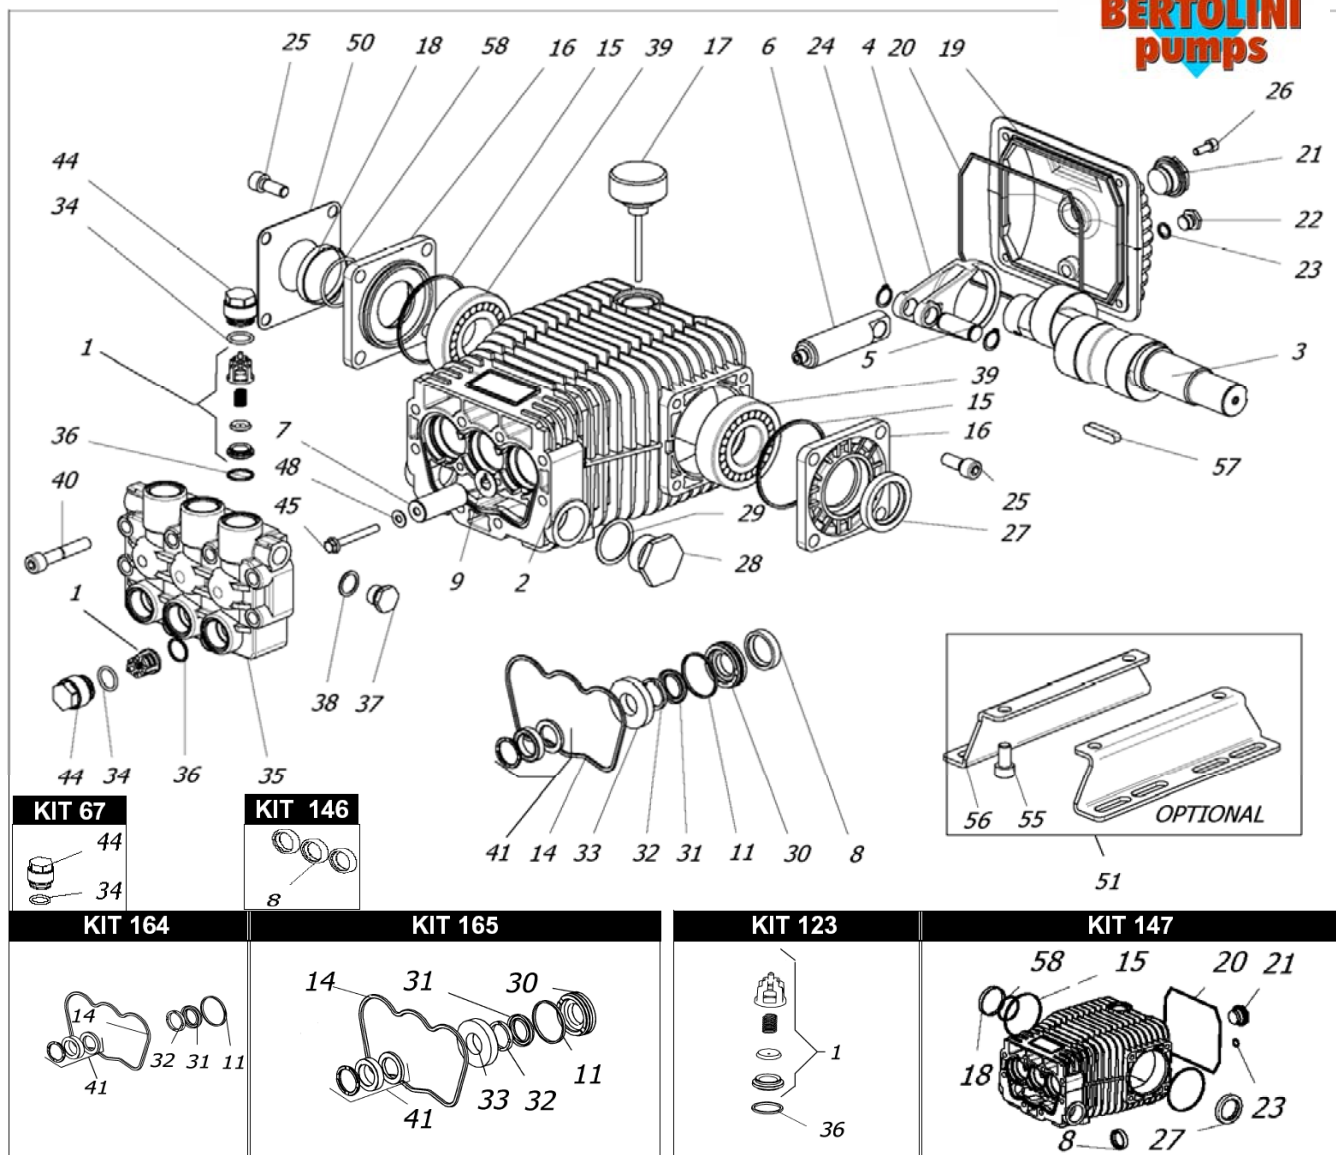

AUSSIE SPARES DIAGRAM & PARTS LIST

BERTOLINI HIGH PRESSURE PUMPS: RAL 2035-H

BERTOLINI
pumps

Bertolini Kits ... Rejuvenate your pump & SAVE, SAVE, SAVE

Kit No.	Part No.	Description	Pieces	Retail Price
123	B089818973	VALVE KIT	12	$118
164	B089835973	SEAL KIT MINOR	19	$222
165	B089836973	SEAL KIT MAJOR	25	$300
146	B089816973	OIL SEAL KIT	3	$59
67	B049839973	CAP KIT	12	$125
147	B89817973	O-RING & SIGHT GLASS KIT	11	$109
Aussie pressure test set		Aussie pressure test set includes gauge and fitting for testing pump output pressure and Bertolini Pump Selection Guide		$165