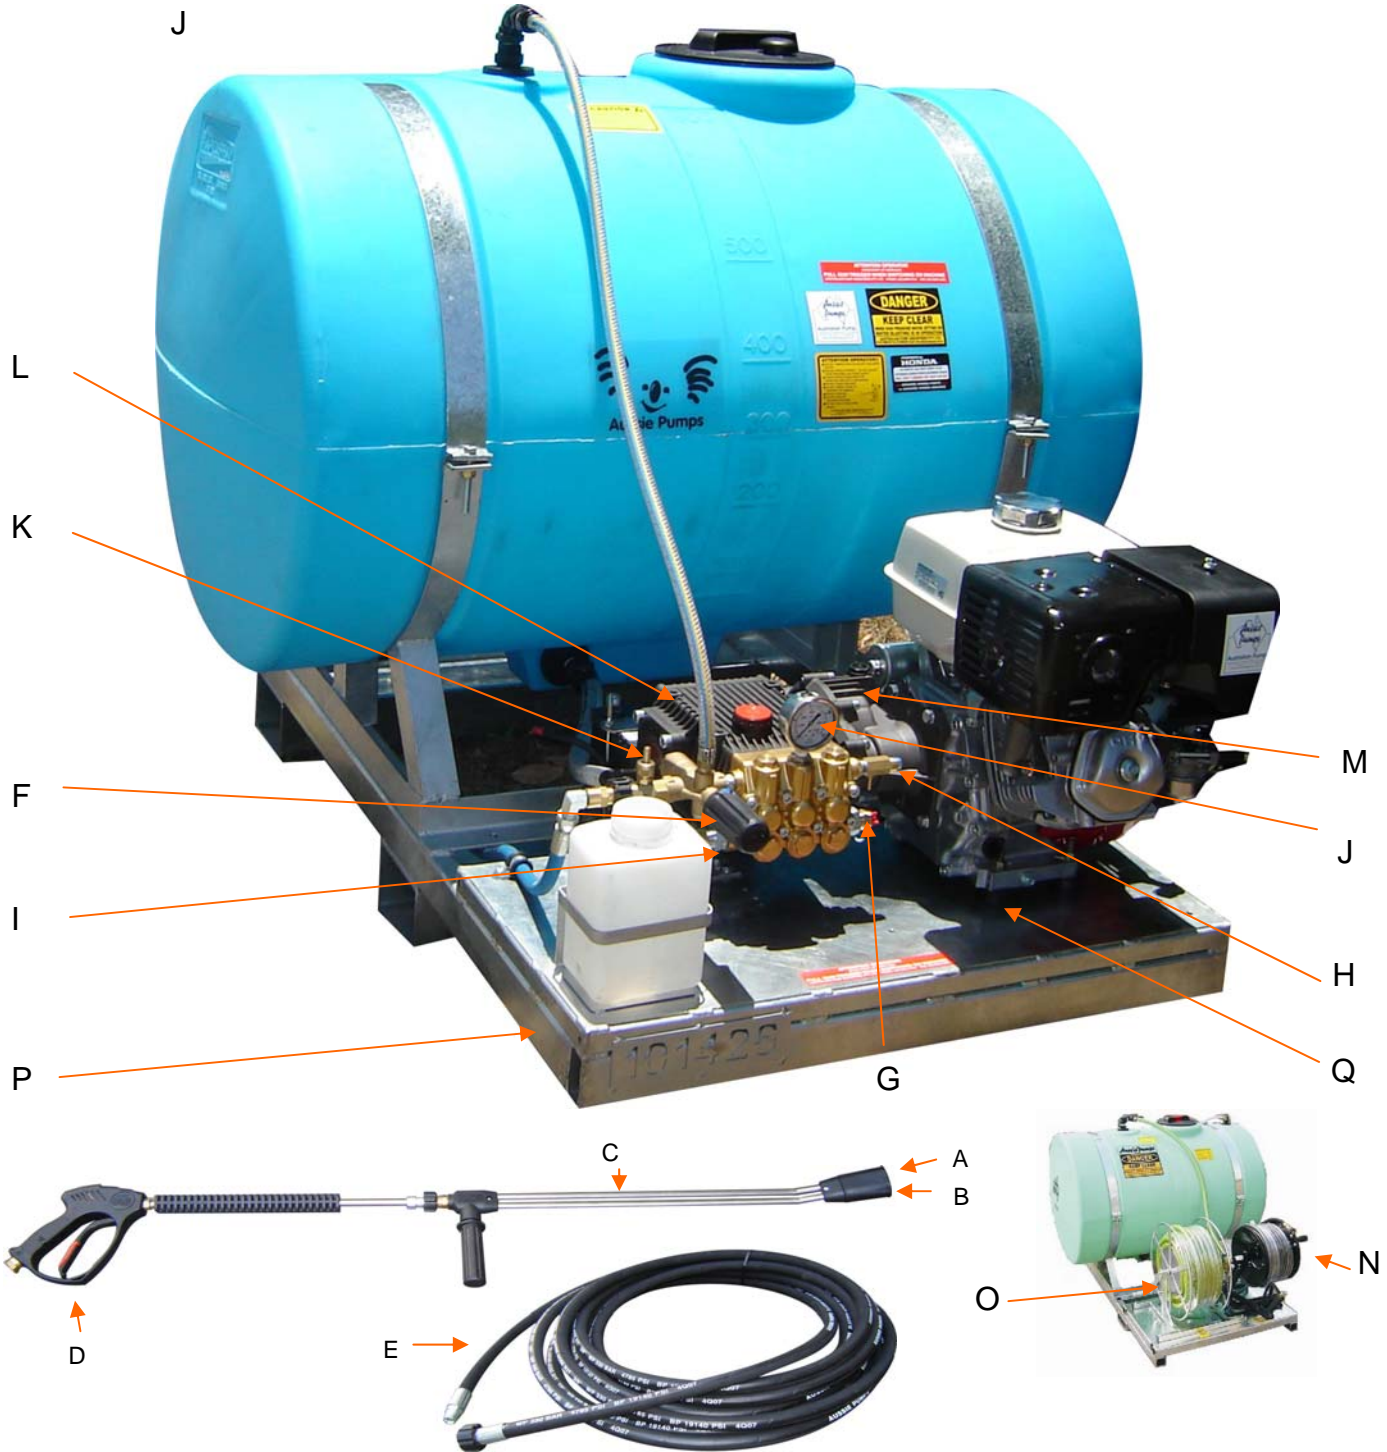

AUSSIE SPARES DIAGRAM & PARTS LIST

AUSSIE MOBI-BLASTERS: BB100H-MOBI
BB400-MOBI
PREDATOR PLUS-MOBI

BB350-MOBI
ULTRA-MOBI

Use engine & pump model to identify your machine: Note: for diesel powered blasters just use pump model

Model	Stock Code	Engine	Engine model	Pump Model	Pump Pressure (psi)	Flow rate (lpm)	Pump rpm
BB100	ABB100H-MOBI	Honda 6.5HP	GX200	WBL1111 (replaces WEL744)	1500	11	1450
BB350	ABB350HE-MOBI	Honda 13HP	GX390	TTV2015	3000	15	1450
BB400	ABB400H-MOBI	Honda 13HP	GX390	KTV4040	4000	15	1725
BB Ultra	ABBULTRA-MOBI	Honda 20HP e/s	GX620	KTV3021	4000	21	1450
Predator Plus	ABPREDATOR-MOBI	Honda 24HP e/s	GX670	HDS5057	5000	21	1725