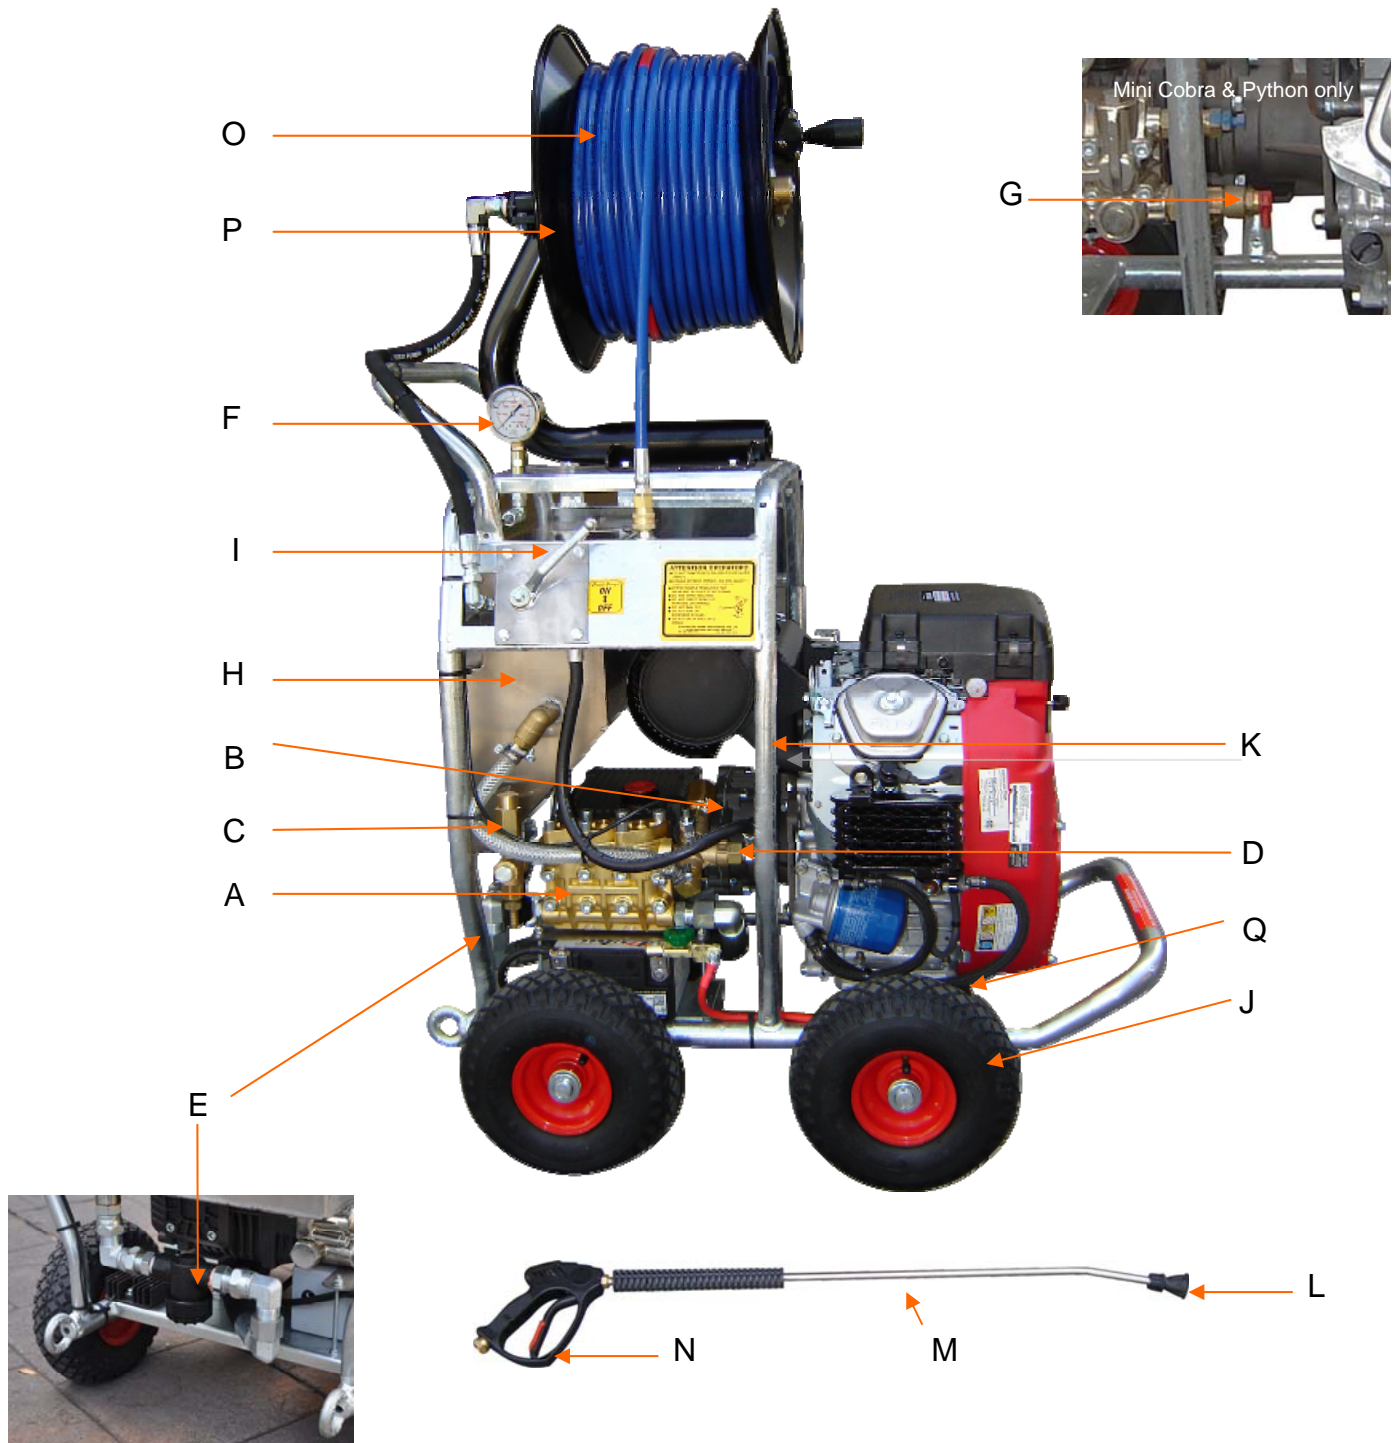

# AUSSIE SPARES DIAGRAM & PARTS LIST

## AUSSIE SLOW SPEED ELECTRIC DRIVE BLASTERS: COBRA SERIES PYTHON

Use engine size & pump model to identify your machine:

Model	Stock Code	Engine	Pump Model	Pump Pressure (psi)	EWP	Flow rate (lpm)	Hose length (m)	
Mini Cobra	ABBCOBAMINI	Honda	13HP	KTV4040	4000	6485	15	30
Aussie Cobra	ABBCOBRA	Honda e/s	20HP	KTV3021	4300	6785	21	60
King Cobra	ABBCOBRAKING	Honda e/s	24HP	HDS5057	5000	8500	21.5	60
King Cobra	ABBCOBRAKINGVAN	Vanguard e/s	27HP or 31HP	HDS5057	5000	8500	21.5	60
Python	ABBPYTHON	Vanguard e/s	31HP	RAS4482	4300	6485	31	60

#### Aussie Viper Mini Reel

Stainless steel stand/handle integrated on/off valve, high pressure gauge, takes up to 60 metres of 3/16" R8 sewer hose. Comes with 3 x female couplers for nozzle storage. (Nozzles not included)