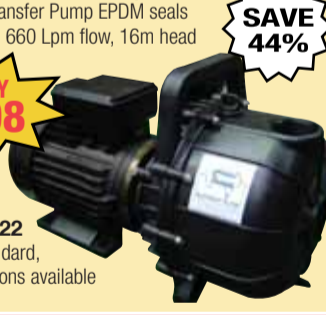

QP1 ECO25 1"x1"
2 stroke Subaru
NOW \$398

5 year WARRANTY

QP154SX
4 stroke option available

FIRE CHIEF The Best

Jap Honda 5.5HP
75 metre head
450 Lpm flow
primes from 7.6
normally \$1,048

NOW \$880

FREE Skids & anti vib mounts
VIEW VIDEO ONLINE

5 year WARRANTY

Diesel Fire Chief

Safer to refuel, more economical to run, Yanmar 4.8HP diesel fire pumps, 60m head, 400m max flow, full gal frame. normally \$3,616

NOW \$2,893

Yanmar 7HP option avail

Robin 4.8HP electric start normally \$3,837
now \$2,988

Mr T Twin Impeller Fire Pump

Amazing Mr T twin impeller Max head 95m, max flow 480 LPM, full roll frame with anti vib mounts, Honda 9HP recoil.

ONLY \$1,997

Electric start option also available.

5 year WARRANTY

Gal Frame Add \$220

NOW \$998

Aussie Electric Drive Poly

2" x 2" Chemical Transfer Pump EPDM seals 2.2kW three phase, 660 Lpm flow, 16m head normally \$1,790

ONLY \$998

Also 2.2kW single phase **\$998** 4kW 3 phase **\$1,922** EPDM seals as standard, Buna N & Viton options available